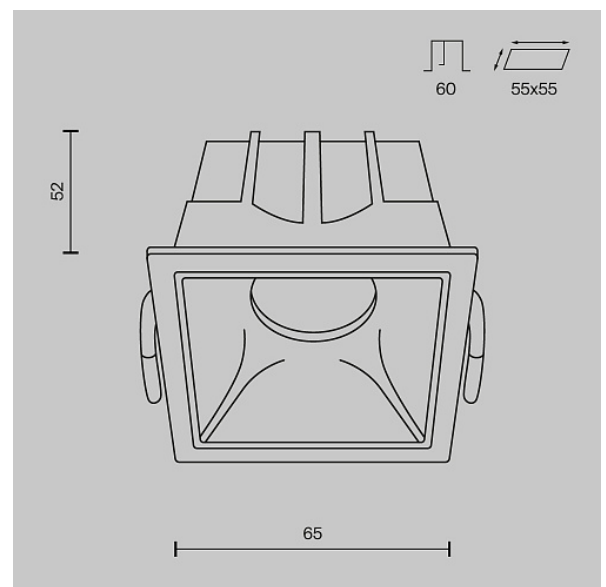

Downlight Alfa LED 10W IP 20

Series: Alfa LED Article: DL043-01-10W3K-D-SQ-WB

Article	DL043-01-10W3K-D-SQ-WB
Brand	Technical
Collection	Downlight
Series	Alfa LED
Product type	Downlight
Fitting color	White and black
Fitting material	Aluminum and plastic
Accessories	Array
Color temperature	3000
IP protection	IP 20
Dimmable	Yes
Height	52
Width	65
Color rendering index	90
Length	65
Scattering angle	36
Voltage	AC 220-240
Protection level	Class2
Warranty	5
Power	10
Volume	0.0006
Lamps included	No
Light flux	450
Mounting bowl	No
Chain	No

The shape of the base	Rectangular
Base	No
Switch	No
Dome lamp switch	No
Energy efficiency class	G
Fireproof	No
Dyed	No
Lampshade	No
Packing length	95
Net	0.184
Gross	0.201
Mounting hole depth	60
Mounting hole length	55
Mounting Hole Width	55
Mounting hole shape	Rectangular
Mounting type	Built-in
Control protocol	Triac
Number of LEDs	1