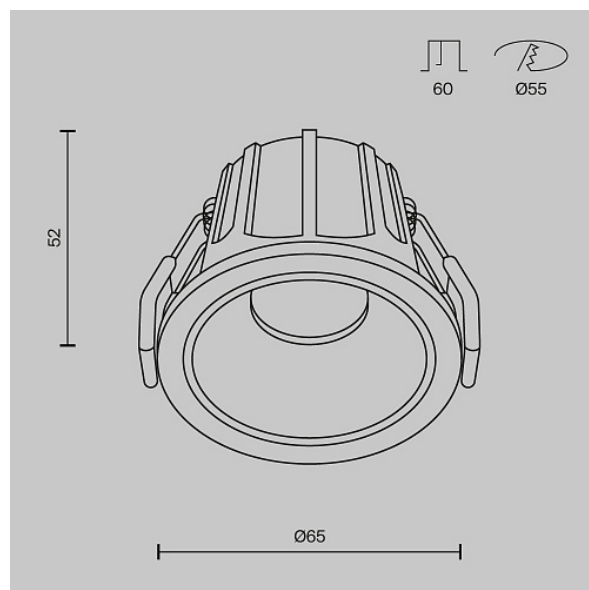

Downlight Alfa LED 10W IP 20

Series: Alfa LED Article: DL043-01-10W3K-RD-WB

Article	DL043-01-10W3K-RD-WB
Brand	Technical
Collection	Downlight
Series	Alfa LED
Product type	Downlight
Fitting color	White and black
Fitting material	Aluminum and plastic
Accessories	Array
Color temperature	3000
IP protection	IP 20
Dimmable	No
Height	52
Color rendering index	90
Scattering angle	36
Voltage	AC 220-240
Diameter	65
Protection level	Class2
Warranty	5
Power	10
Volume	0.0006
Lamps included	No
Light flux	450
Mounting bowl	No
Chain	No
The shape of the base	Round

Base	Yes
Base diameter	55
Switch	No
Dome lamp switch	No
Energy efficiency class	G
Fireproof	No
Dyed	No
Lampshade	No
Packing length	95
Net	0.16
Gross	0.19
Mounting hole depth	60
Mounting hole diameter	55
Mounting hole shape	Round
Mounting type	Built-in
Number of LEDs	1