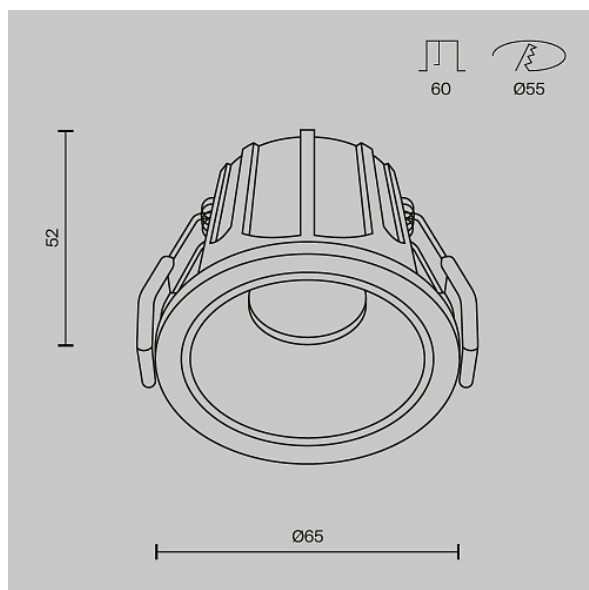

Downlight Alfa LED 10W IP 20

Series: Alfa LED Article: DL043-01-10W3K-RD-W

Article	DL043-01-10W3K-RD-W
Brand	Technical
Collection	Downlight
Series	Alfa LED
Product type	Downlight
Fitting color	White
Fitting material	Aluminum and plastic
Accessories	Array
Color temperature	3000
IP protection	IP 20
Dimmable	No
Height	52
Color rendering index	90
Scattering angle	36
Voltage	AC 220-240
Diameter	65
Protection level	Class2
Warranty	5
Power	10
Volume	0.0006
Lamps included	No
Light flux	500
Mounting bowl	No
Chain	No
The shape of the base	Round

Base	No
Switch	No
Dome lamp switch	No
Energy efficiency class	G
Fireproof	No
Dyed	No
Lampshade	No
Packing length	95
Net	0.16
Gross	0.2
Mounting hole depth	60
Mounting hole diameter	55
Mounting hole shape	Round
Mounting type	Built-in
Number of LEDs	1