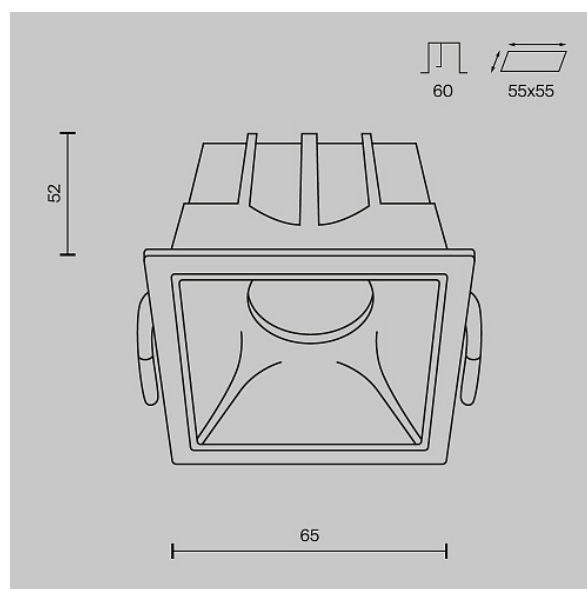

Downlight Alfa LED 10W IP 20

Series: Alfa LED Article: DL043-01-10W3K-SQ-WB

Article	DL043-01-10W3K-SQ-WB
Brand	Technical
Collection	Downlight
Series	Alfa LED
Product type	Downlight
Fitting color	White and black
Fitting material	Aluminum and plastic
Accessories	Array
Color temperature	3000
IP protection	IP 20
Dimmable	No
Height	52
Width	65
Color rendering index	90
Length	65
Scattering angle	36
Voltage	AC 220-240
Protection level	Class2
Warranty	5
Power	10
Volume	0.0006
Lamps included	No
Light flux	450
Mounting bowl	No
Chain	No

The shape of the base	Rectangular
Base	No
Switch	No
Dome lamp switch	No
Energy efficiency class	G
Fireproof	No
Dyed	No
Lampshade	No
Packing length	95
Net	0.18
Gross	0.21
Mounting hole depth	60
Mounting hole length	55
Mounting Hole Width	55
Mounting hole shape	Rectangular
Mounting type	Built-in
Number of LEDs	1