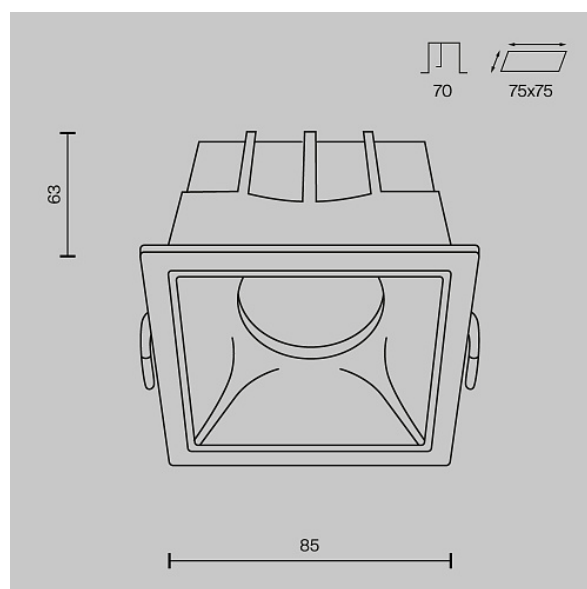

## Downlight Alfa LED 15W IP 20

Series: Alfa LED Article: DL043-01-15W3K-D-SQ-WB

Article	DL043-01-15W3K-D-SQ-WB
Brand	Technical
Collection	Downlight
Series	Alfa LED
Product type	Downlight
Fitting color	White and black
Fitting material	Aluminum and plastic
Accessories	Array
Color temperature	3000
IP protection	IP 20
Dimmable	Yes
Maximum allowable power	50
24V	
Height	63
Width	85
Color rendering index	90
Length	85
Scattering angle	36
Voltage	AC 220-240
Protection level	Class2
Warranty	5
Power	15
Volume	0.0013
Lamps included	No
Light flux	1050

Mounting bowl	No
Chain	No
The shape of the base	Rectangular
Base	No
Switch	No
Dome lamp switch	No
Energy efficiency class	G
Fireproof	No
Dyed	No
Lampshade	No
Packing length	100
Net	0.362
Gross	0.375
Mounting hole depth	70
Mounting hole length	75
Mounting Hole Width	75
Mounting hole shape	Rectangular
Mounting type	Built-in
Control protocol	Triac
Number of LEDs	1