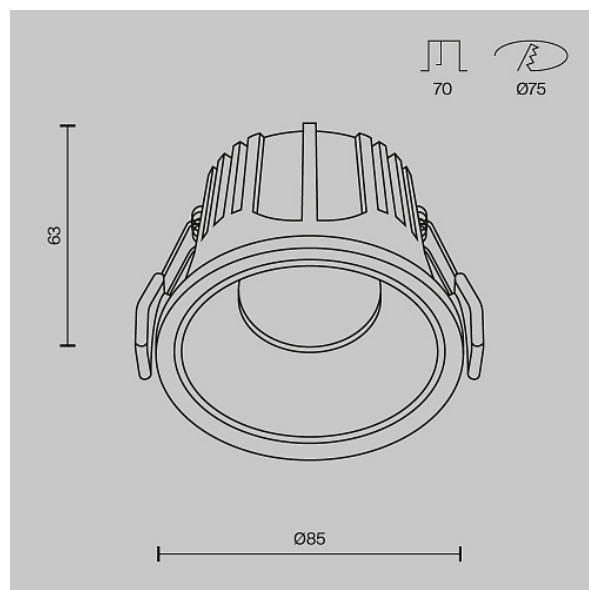

## Downlight Alfa LED 15W IP 20

Series: Alfa LED Article: DL043-01-15W3K-RD-WB

Article	DL043-01-15W3K-RD-WB
Brand	Technical
Collection	Downlight
Series	Alfa LED
Product type	Downlight
Fitting color	White and black
Fitting material	Aluminum and plastic
Accessories	Array
Color temperature	3000
IP protection	IP 20
Dimmable	No
Height	63
Color rendering index	90
Scattering angle	36
Voltage	AC 220-240
Diameter	85
Protection level	Class2
Warranty	5
Power	15
Volume	0.001
Lamps included	No
Light flux	1050
Mounting bowl	No
Chain	No
The shape of the base	Round

Base	No
Switch	No
Dome lamp switch	No
Energy efficiency class	F
Fireproof	No
Dyed	No
Lampshade	No
Packing length	100
Net	0.33
Gross	0.38
Mounting hole depth	70
Mounting hole diameter	75
Mounting hole shape	Round
Mounting type	Built-in
Number of LEDs	1