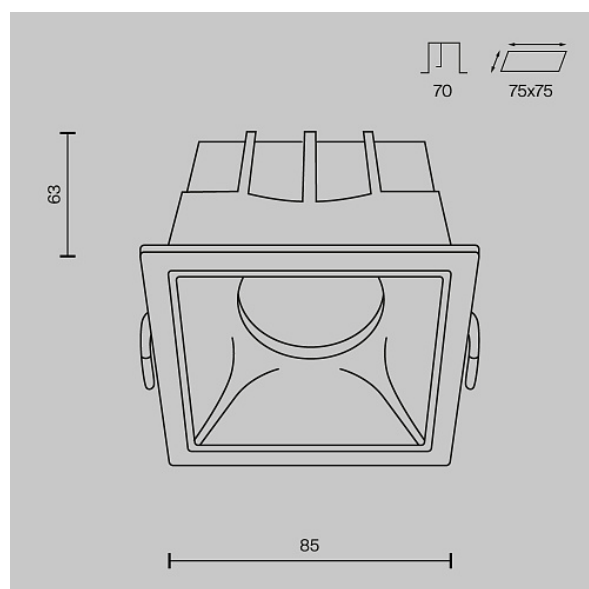

## Downlight Alfa LED 15W IP 20

Series: Alfa LED Article: DL043-01-15W3K-SQ-WB

Article	DL043-01-15W3K-SQ-WB
Brand	Technical
Collection	Downlight
Series	Alfa LED
Product type	Downlight
Fitting color	White and black
Fitting material	Aluminum and plastic
Accessories	Array
Color temperature	3000
IP protection	IP 20
Dimmable	No
Height	63
Width	85
Color rendering index	90
Length	85
Scattering angle	36
Voltage	AC 220-240
Protection level	Class2
Warranty	5
Power	15
Volume	0.001
Lamps included	No
Light flux	1050
Mounting bowl	No
Chain	No

The shape of the base	Rectangular
Base	No
Switch	No
Dome lamp switch	No
Energy efficiency class	F
Fireproof	No
Dyed	No
Lampshade	No
Packing length	100
Net	0.33
Gross	0.38
Mounting hole depth	70
Mounting hole length	75
Mounting Hole Width	75
Mounting hole shape	Rectangular
Mounting type	Built-in
Number of LEDs	1