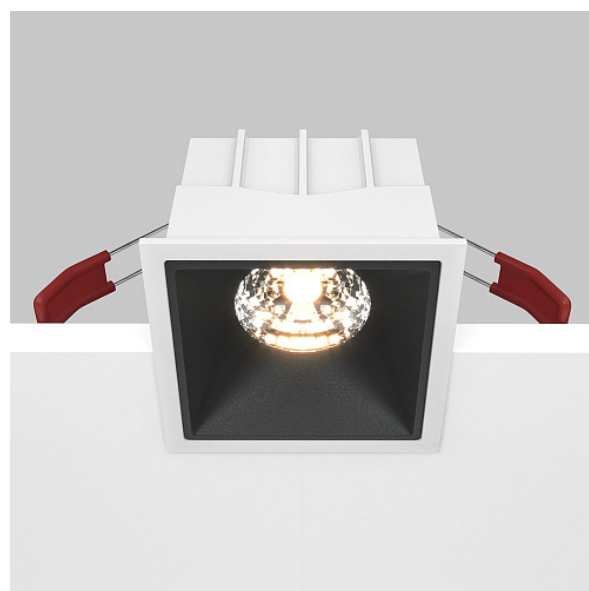

## Downlight Alfa LED 15W IP 20

Series: Alfa LED Article: DL043-01-15W3K-SQ-WB

Article	DL043-01-15W3K-SQ-WB
Brand	Technical
Collection	Downlight
Series	Alfa LED
Product type	Downlight
Fitting color	White and black
Fitting material	Aluminum and plastic
Accessories	Array
Color temperature	3000
IP protection	IP 20
Dimmable	No
Height	63
Width	85
Color rendering index	90
Length	85
Scattering angle	36
Voltage	AC 220-240
Protection level	Class2
Warranty	5
Power	15
Volume	0.001
Lamps included	No
Light flux	1050
Mounting bowl	No
Chain	No

The shape of the base	Rectangular
Base	No
Switch	No
Dome lamp switch	No
Energy efficiency class	F
Fireproof	No
Dyed	No
Lampshade	No
Packing length	100
Net	0.33
Gross	0.38
Mounting hole depth	70
Mounting hole length	75
Mounting Hole Width	75
Mounting hole shape	Rectangular
Mounting type	Built-in
Number of LEDs	1