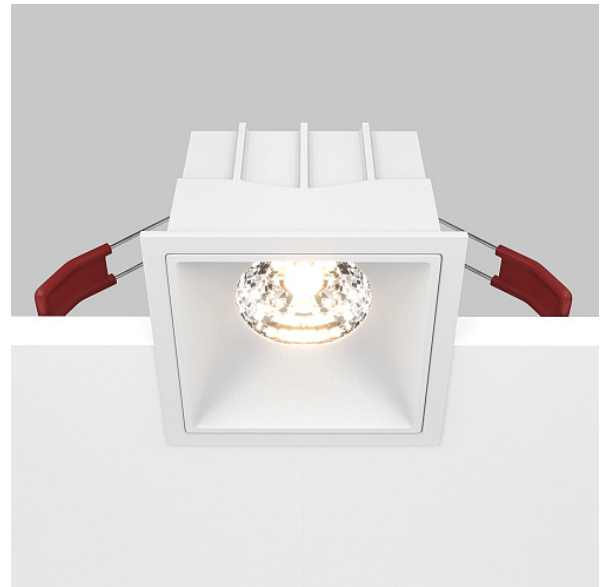

Downlight Alfa LED 15W IP 20

Series: Alfa LED Article: DL043-01-15W3K-SQ-W

Article	DL043-01-15W3K-SQ-W
Brand	Technical
Collection	Downlight
Series	Alfa LED
Product type	Downlight
Fitting color	White
Fitting material	Aluminum and plastic
Accessories	Array
Color temperature	3000
IP protection	IP 20
Dimmable	No
Height	63
Width	85
Color rendering index	90
Length	85
Scattering angle	36
Voltage	AC 220-240
Protection level	Class2
Warranty	5
Power	15
Volume	0.0009
Lamps included	No
Light flux	1150
Mounting bowl	No
Chain	No

The shape of the base	Rectangular
Base	No
Switch	No
Dome lamp switch	No
Energy efficiency class	F
Fireproof	No
Dyed	No
Lampshade	No
Packing length	100
Net	0.33
Gross	0.38
Mounting hole depth	70
Mounting hole length	75
Mounting Hole Width	75
Mounting hole shape	Rectangular
Mounting type	Built-in
Number of LEDs	1