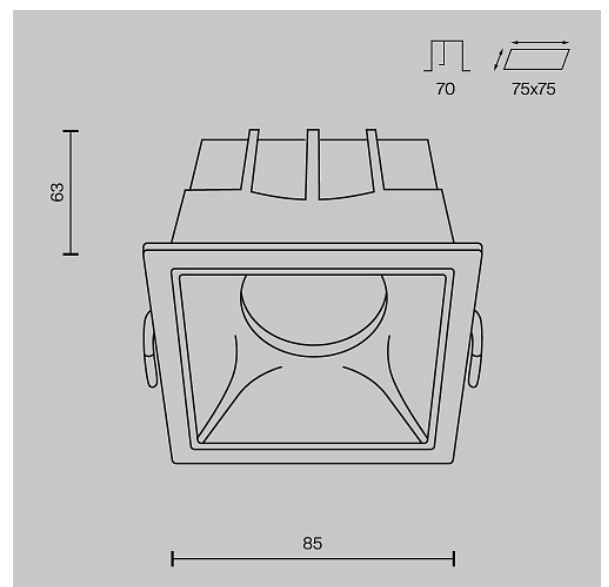

Downlight Alfa LED 15W IP 20

Series: Alfa LED Article: DL043-01-15W3K-SQ-W

Article	DL043-01-15W3K-SQ-W
Brand	Technical
Collection	Downlight
Series	Alfa LED
Product type	Downlight
Fitting color	White
Fitting material	Aluminum and plastic
Accessories	Array
Color temperature	3000
IP protection	IP 20
Dimmable	No
Height	63
Width	85
Color rendering index	90
Length	85
Scattering angle	36
Voltage	AC 220-240
Protection level	Class2
Warranty	5
Power	15
Volume	0.0009
Lamps included	No
Light flux	1150
Mounting bowl	No
Chain	No

The shape of the base	Rectangular
Base	No
Switch	No
Dome lamp switch	No
Energy efficiency class	F
Fireproof	No
Dyed	No
Lampshade	No
Packing length	100
Net	0.33
Gross	0.38
Mounting hole depth	70
Mounting hole length	75
Mounting Hole Width	75
Mounting hole shape	Rectangular
Mounting type	Built-in
Number of LEDs	1