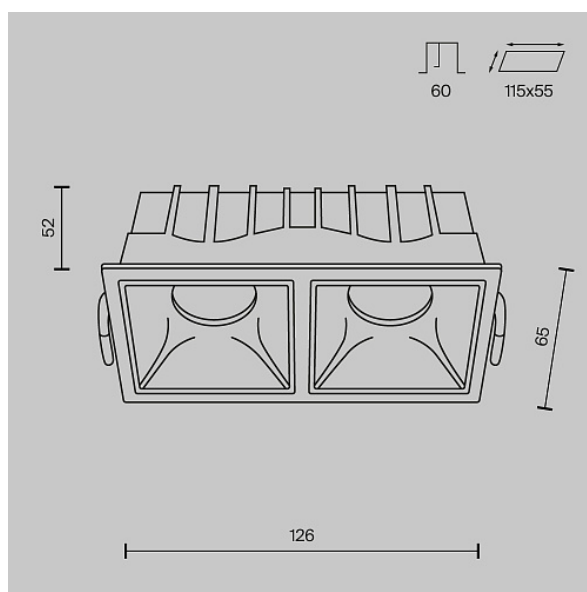

Downlight Alfa LED 20W IP 20

Series: Alfa LED Article: DL043-02-10W3K-D-SQ-WB

Article	DL043-02-10W3K-D-SQ-WB
Brand	Technical
Collection	Downlight
Series	Alfa LED
Product type	Downlight
Fitting color	White and black
Fitting material	Aluminum and plastic
Accessories	Array
Color temperature	3000
IP protection	IP 20
Dimmable	Yes
Height	52
Width	65
Color rendering index	90
Length	126
Scattering angle	36
Voltage	AC 220-240
Protection level	Class2
Warranty	5
Power	20
Volume	0.0012
Lamps included	No
Light flux	900
Mounting bowl	No
Chain	No

The shape of the base	Rectangular
Base	No
Switch	No
Dome lamp switch	No
Energy efficiency class	D
Fireproof	No
Dyed	No
Lampshade	No
Packing length	145
Net	0.38
Gross	0.42
Mounting hole depth	60
Mounting hole length	115
Mounting Hole Width	55
Mounting hole shape	Rectangular
Mounting type	Built-in
Control protocol	Triac
Number of LEDs	2