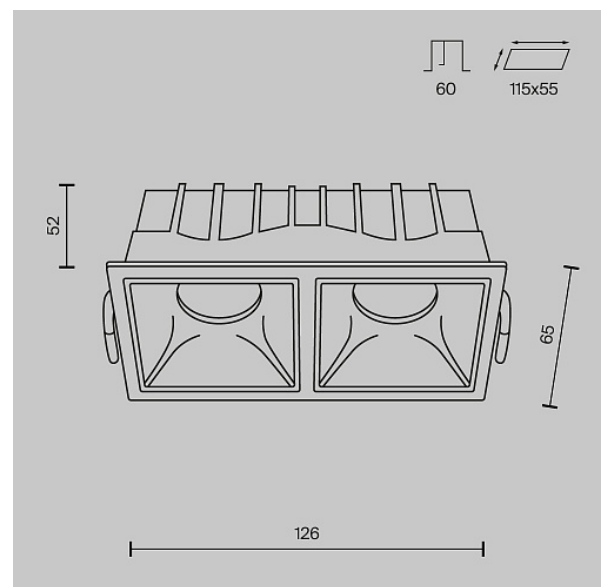

Downlight Alfa LED 20W IP 20

Series: Alfa LED Article: DL043-02-10W3K-D-SQ-W

Article	DL043-02-10W3K-D-SQ-W
Brand	Technical
Collection	Downlight
Series	Alfa LED
Product type	Downlight
Fitting color	White
Fitting material	Aluminum and plastic
Accessories	Array
Color temperature	3000
IP protection	IP 20
Dimmable	Yes
Height	52
Width	65
Color rendering index	90
Length	126
Scattering angle	36
Voltage	AC 220-240
Protection level	Class2
Warranty	5
Power	20
Volume	0.0012
Lamps included	No
Light flux	1000
Mounting bowl	No
Chain	No

The shape of the base	Rectangular
Base	No
Switch	No
Dome lamp switch	No
Energy efficiency class	D
Fireproof	No
Dyed	No
Lampshade	No
Packing length	145
Net	0.38
Gross	0.42
Mounting hole depth	60
Mounting hole length	115
Mounting Hole Width	55
Mounting hole shape	Rectangular
Mounting type	Built-in
Control protocol	Triac
Number of LEDs	2