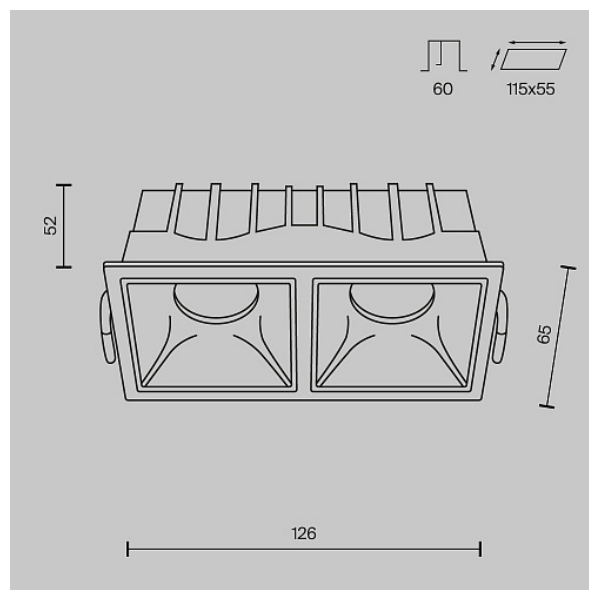

## Downlight Alfa LED 20W IP 20

Series: Alfa LED Article: DL043-02-10W3K-SQ-W

Article	DL043-02-10W3K-SQ-W
Brand	Technical
Collection	Downlight
Series	Alfa LED
Product type	Downlight
Fitting color	White
Fitting material	Aluminum and plastic
Accessories	Array
Color temperature	3000
IP protection	IP 20
Dimmable	No
Height	52
Width	65
Color rendering index	90
Length	126
Scattering angle	36
Voltage	AC 220-240
Protection level	Class2
Warranty	5
Power	20
Volume	0.0013
Lamps included	No
Light flux	1000
Mounting bowl	No
Chain	No

The shape of the base	Rectangular
Base	No
Switch	No
Dome lamp switch	No
Energy efficiency class	D
Fireproof	No
Dyed	No
Lampshade	No
Packing length	145
Net	0.3
Gross	0.4
Mounting hole depth	60
Mounting hole length	115
Mounting Hole Width	55
Mounting hole shape	Rectangular
Mounting type	Built-in
Number of LEDs	2