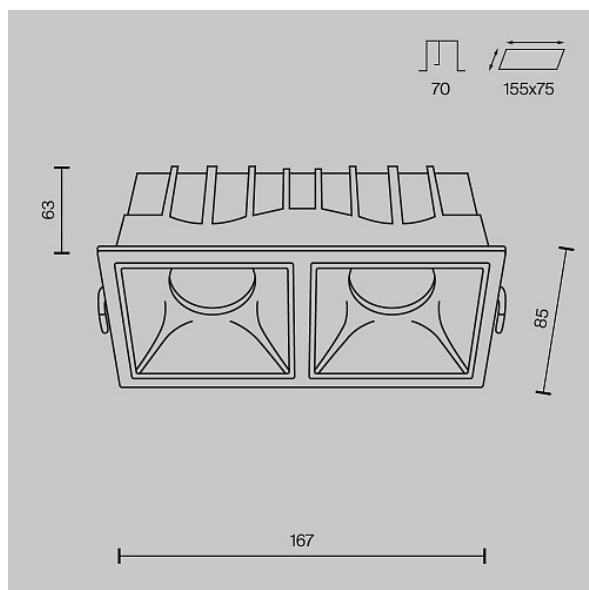

Downlight Alfa LED 30W IP 20

Series: Alfa LED Article: DL043-02-15W3K-D-SQ-WB

Article	DL043-02-15W3K-D-SQ-WB
Brand	Technical
Collection	Downlight
Series	Alfa LED
Product type	Downlight
Fitting color	White and black
Fitting material	Aluminum and plastic
Accessories	Array
Color temperature	3000
IP protection	IP 20
Dimmable	Yes
Height	63
Width	85
Color rendering index	90
Length	167
Scattering angle	36
Voltage	AC 220-240
Protection level	Class2
Warranty	5
Power	30
Volume	0.0021
Lamps included	No
Light flux	2100
Mounting bowl	No
Chain	No

The shape of the base	Rectangular
Base	No
Switch	No
Dome lamp switch	No
Energy efficiency class	E
Fireproof	No
Dyed	No
Lampshade	No
Packing length	180
Net	0.693
Gross	0.735
Mounting hole depth	70
Mounting hole length	155
Mounting Hole Width	75
Mounting hole shape	Rectangular
Mounting type	Built-in
Control protocol	Triac
Number of LEDs	2