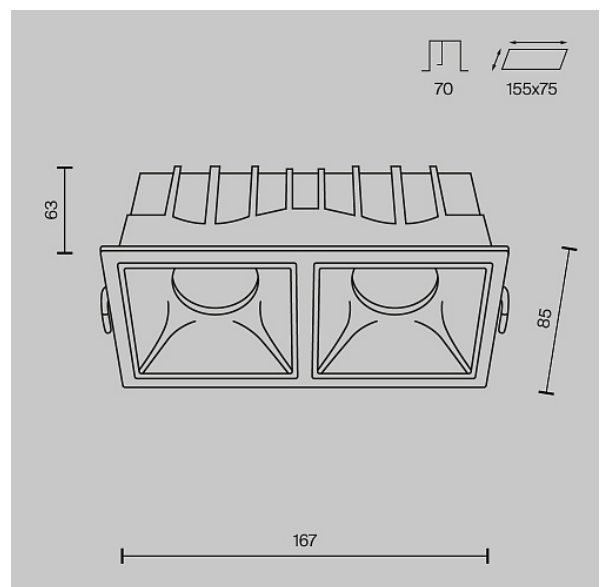

## Downlight Alfa LED 30W IP 20

Series: Alfa LED Article: DL043-02-15W3K-SQ-WB

Article	DL043-02-15W3K-SQ-WB
Brand	Technical
Collection	Downlight
Series	Alfa LED
Product type	Downlight
Fitting color	White and black
Fitting material	Aluminum and plastic
Accessories	Array
Color temperature	3000
IP protection	IP 20
Dimmable	No
Height	63
Width	85
Color rendering index	90
Length	167
Scattering angle	36
Voltage	AC 220-240
Protection level	Class2
Warranty	5
Power	30
Volume	0.0017
Lamps included	No
Light flux	2100
Mounting bowl	No
Chain	No

The shape of the base	Rectangular
Base	No
Switch	No
Dome lamp switch	No
Energy efficiency class	E
Fireproof	No
Dyed	No
Lampshade	No
Packing length	180
Net	0.62
Gross	0.7
Mounting hole depth	70
Mounting hole length	155
Mounting Hole Width	75
Mounting hole shape	Rectangular
Mounting type	Built-in
Number of LEDs	2