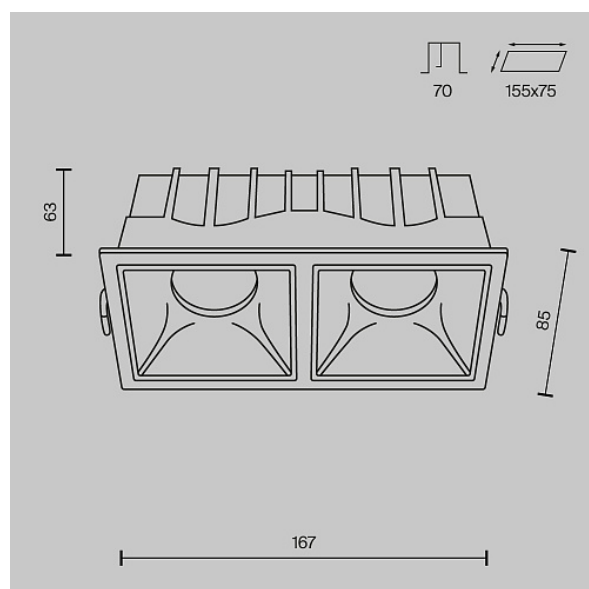

Downlight Alfa LED 30W IP 20

Series: Alfa LED Article: DL043-02-15W3K-SQ-W

Article	DL043-02-15W3K-SQ-W
Brand	Technical
Collection	Downlight
Series	Alfa LED
Product type	Downlight
Fitting color	White
Fitting material	Aluminum and plastic
Accessories	Array
Color temperature	3000
IP protection	IP 20
Dimmable	No
Height	63
Width	85
Color rendering index	90
Length	167
Scattering angle	36
Voltage	AC 220-240
Protection level	Class2
Warranty	5
Power	30
Volume	0.0012
Lamps included	No
Light flux	2250
Mounting bowl	No
Chain	No

The shape of the base	Rectangular
Base	No
Switch	No
Dome lamp switch	No
Energy efficiency class	E
Fireproof	No
Dyed	No
Lampshade	No
Packing length	180
Net	0.62
Gross	0.7
Mounting hole depth	70
Mounting hole length	155
Mounting Hole Width	75
Mounting hole shape	Rectangular
Mounting type	Built-in
Number of LEDs	2