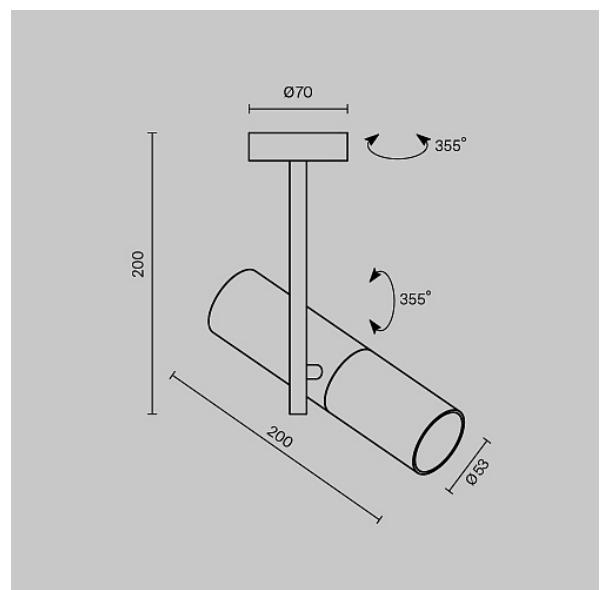

## Ceiling lamp Elti GU10x1 50W

Series: Elti Article: C020CL-01B

Article	C020CL-01B
Brand	Technical
Collection	Ceiling & Wall
Series	Surface-mounted ceiling lamp. Metal frame with powder painting to exclude scratches. Static base. Adjustment of light flow direction horizontally (355°), vertically (355°).
Product type	Ceiling lamp
Fitting color	Black
Fitting material	Aluminum
Light source	GU10
Number of lamps	1
IP protection	IP 20
Dimmable	No
Height	280
Width	70
Length	200
Voltage	AC 220-240
Diameter	53
Protection level	Class1
Warranty	2
Power	50
Volume	0.0029

Lamps included	No
Mounting bowl	Yes
Chain	No
Type of fastener	Surface-mounted
Base	No
Switch	No
Dome lamp switch	No
Fireproof	No
Dyed	No
Lampshade	Yes
Packing length	105
Net	0.39
Gross	0.42
Mounting type	Surface-mounted