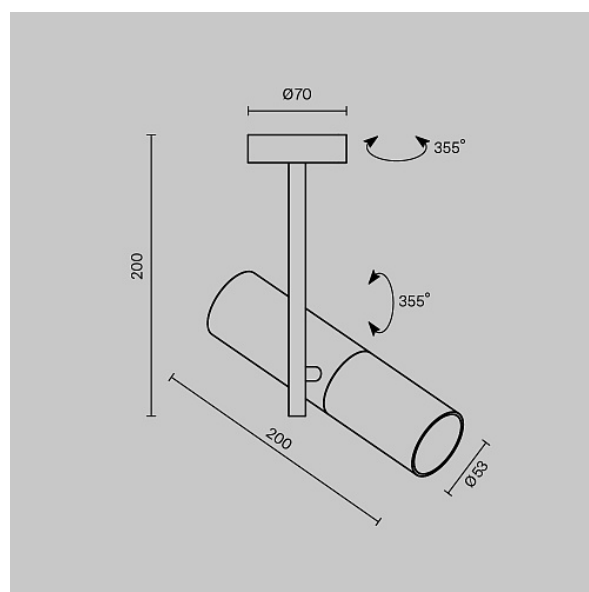

Ceiling lamp Elti GU10x1 50W

Series: Elti Article: C020CL-01GB

Article	C020CL-01GB
Brand	Technical
Collection	Ceiling & Wall
Series	Surface-mounted ceiling lamp. Metal frame with powder painting to exclude scratches. Static base. Adjustment of light flow direction horizontally (355°), vertically (355°).
Product type	Ceiling lamp
Fitting color	Black with gold
Fitting material	Aluminum
Light source	GU10
Number of lamps	1
IP protection	IP 20
Dimmable	No
Height	280
Width	70
Length	200
Voltage	AC 220-240
Diameter	53
Protection level	Class1
Warranty	2
Power	50
Volume	0.003

Lamps included	No
Mounting bowl	Yes
Chain	No
Base	No
Switch	No
Dome lamp switch	No
Fireproof	No
Dyed	No
Lampshade	Yes
Packing length	115
Net	0.39
Gross	0.47
Mounting type	Surface-mounted