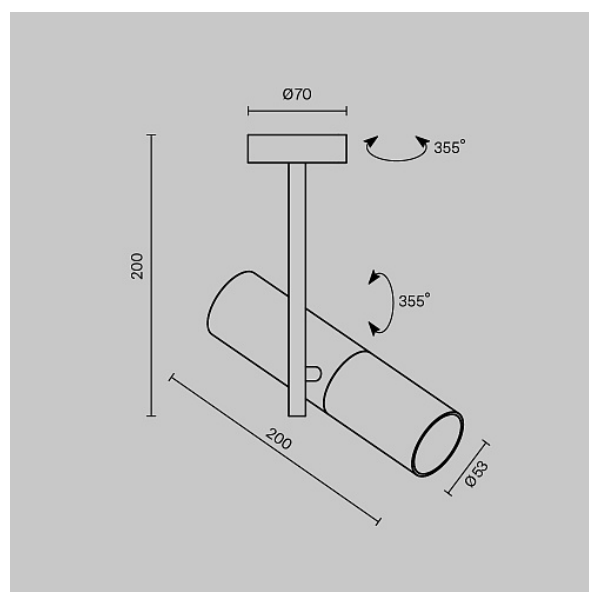

Ceiling lamp Elti GU10x1 50W

Series: Elti Article: C020CL-01W

Article	C020CL-01W
Brand	Technical
Collection	Ceiling & Wall
Series	Surface-mounted ceiling lamp. Metal frame with powder painting to exclude scratches. Static base. Adjustment of light flow direction horizontally (355°), vertically (355°).
Product type	Ceiling lamp
Fitting color	White
Fitting material	Aluminum
Light source	GU10
Number of lamps	1
IP protection	IP 20
Dimmable	No
Height	280
Width	70
Length	200
Voltage	AC 220-240
Diameter	53
Protection level	Class1
Warranty	2
Power	50
Volume	0.0048

Lamps included	No
Mounting bowl	Yes
Chain	No
Type of fastener	Surface-mounted
Base	No
Switch	No
Dome lamp switch	No
Fireproof	No
Dyed	No
Lampshade	Yes
Packing length	330
Net	0.39
Gross	0.47
Mounting type	Surface-mounted