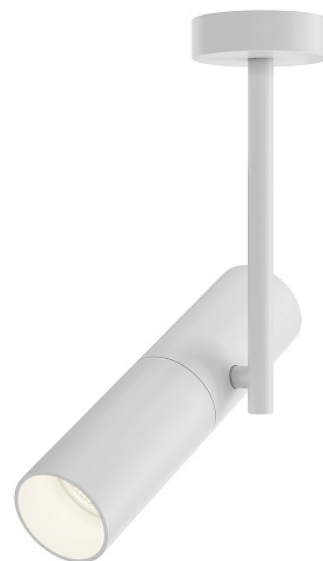

Ceiling lamp Elti GU10x1 50W

Series: Elti Article: C020CL-01W

Article	C020CL-01W
Brand	Technical
Collection	Ceiling & Wall
Series	Surface-mounted ceiling lamp. Metal frame with powder painting to exclude scratches. Static base. Adjustment of light flow direction horizontally (355°), vertically (355°).
Product type	Ceiling lamp
Fitting color	White
Fitting material	Aluminum
Light source	GU10
Number of lamps	1
IP protection	IP 20
Dimmable	No
Height	280
Width	70
Length	200
Voltage	AC 220-240
Diameter	53
Protection level	Class1
Warranty	2
Power	50
Volume	0.0048

Lamps included	No
Mounting bowl	Yes
Chain	No
Type of fastener	Surface-mounted
Base	No
Switch	No
Dome lamp switch	No
Fireproof	No
Dyed	No
Lampshade	Yes
Packing length	330
Net	0.39
Gross	0.47
Mounting type	Surface-mounted