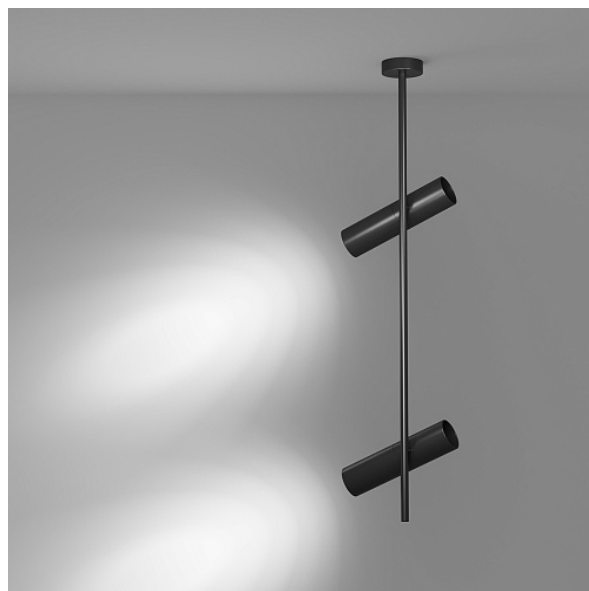

## Ceiling lamp Elti GU10x2 50W

Series: Elti Article: C021CL-02B

Article	C021CL-02B
Brand	Technical
Collection	Ceiling & Wall
Series	Surface-mounted ceiling lamp. Metal frame with powder painting to exclude scratches. Static base. Adjustment of light flow direction horizontally (355°), vertically (355°).
Product type	Ceiling lamp
Fitting color	Black
Fitting material	Aluminum
Light source	GU10
Number of lamps	2
IP protection	IP 20
Dimmable	No
Height	770
Width	200
Voltage	AC 220-240
Diameter	53
Protection level	Class1
Warranty	2
Power	50
Volume	0.0067
Lamps included	No

Mounting bowl	Yes
Chain	No
Type of fastener	Surface-mounted
Base	No
Switch	No
Dome lamp switch	No
Fireproof	No
Dyed	No
Lampshade	Yes
Packing length	835
Net	0.9
Gross	1.05
Mounting type	Surface-mounted