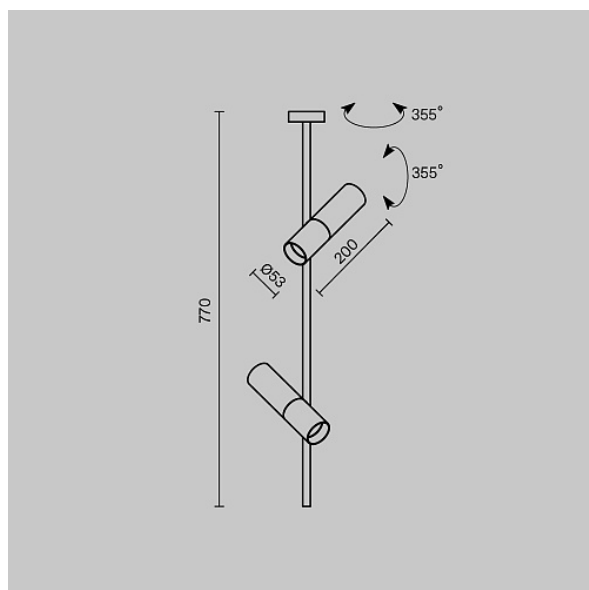

## Ceiling lamp Elti GU10x2 50W

Series: Elti Article: C021CL-02B

Article	C021CL-02B
Brand	Technical
Collection	Ceiling & Wall
Series	Surface-mounted ceiling lamp. Metal frame with powder painting to exclude scratches. Static base. Adjustment of light flow direction horizontally (355°), vertically (355°).
Product type	Ceiling lamp
Fitting color	Black
Fitting material	Aluminum
Light source	GU10
Number of lamps	2
IP protection	IP 20
Dimmable	No
Height	770
Width	200
Voltage	AC 220-240
Diameter	53
Protection level	Class1
Warranty	2
Power	50
Volume	0.0067
Lamps included	No

Mounting bowl	Yes
Chain	No
Type of fastener	Surface-mounted
Base	No
Switch	No
Dome lamp switch	No
Fireproof	No
Dyed	No
Lampshade	Yes
Packing length	835
Net	0.9
Gross	1.05
Mounting type	Surface-mounted