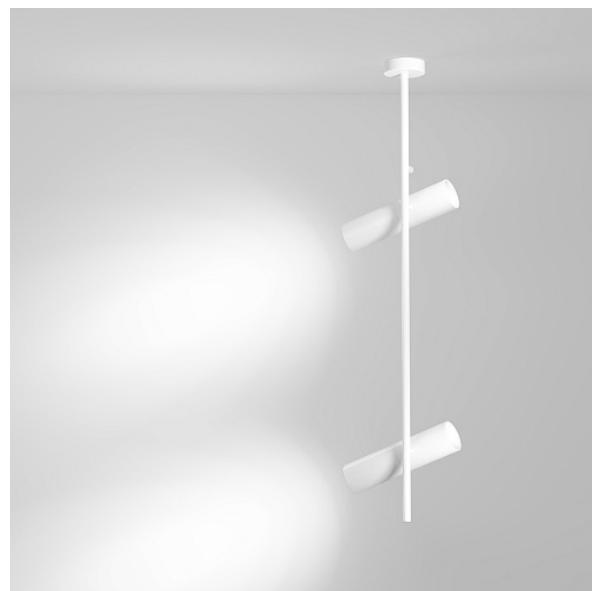

Ceiling lamp Elti GU10x2 50W

Series: Elti Article: C021CL-02W

Article	C021CL-02W
Brand	Technical
Collection	Ceiling & Wall
Series	Surface-mounted ceiling lamp. Metal frame with powder painting to exclude scratches. Static base. Adjustment of light flow direction horizontally (355°), vertically (355°).
Product type	Ceiling lamp
Fitting color	White
Fitting material	Aluminum
Light source	GU10
Number of lamps	2
IP protection	IP 20
Dimmable	No
Height	770
Width	200
Voltage	AC 220-240
Diameter	53
Protection level	Class1
Warranty	2
Power	50
Volume	0.0067
Lamps included	No

Mounting bowl	Yes
Chain	No
Type of fastener	Surface-mounted
Base	No
Switch	No
Dome lamp switch	No
Fireproof	No
Dyed	No
Lampshade	Yes
Packing length	835
Net	0.9
Gross	1.05
Mounting type	Surface-mounted