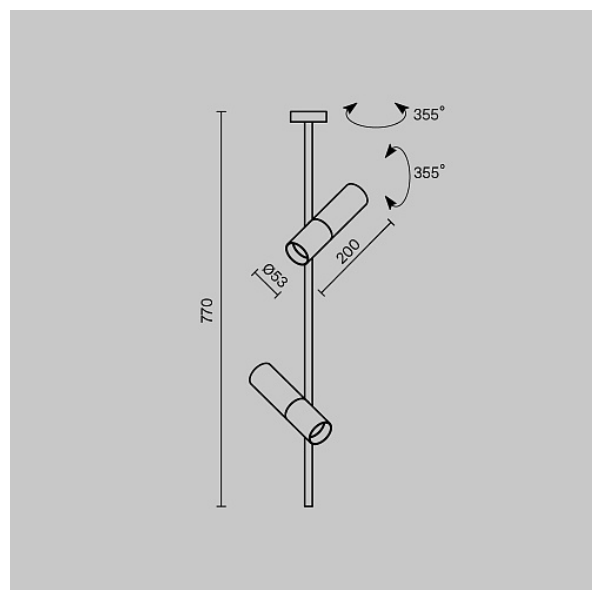

Ceiling lamp Elti GU10x2 50W

Series: Elti Article: C021CL-02W

Article	C021CL-02W
Brand	Technical
Collection	Ceiling & Wall
Series	Surface-mounted ceiling lamp. Metal frame with powder painting to exclude scratches. Static base. Adjustment of light flow direction horizontally (355°), vertically (355°).
Product type	Ceiling lamp
Fitting color	White
Fitting material	Aluminum
Light source	GU10
Number of lamps	2
IP protection	IP 20
Dimmable	No
Height	770
Width	200
Voltage	AC 220-240
Diameter	53
Protection level	Class1
Warranty	2
Power	50
Volume	0.0067
Lamps included	No

Mounting bowl	Yes
Chain	No
Type of fastener	Surface-mounted
Base	No
Switch	No
Dome lamp switch	No
Fireproof	No
Dyed	No
Lampshade	Yes
Packing length	835
Net	0.9
Gross	1.05
Mounting type	Surface-mounted