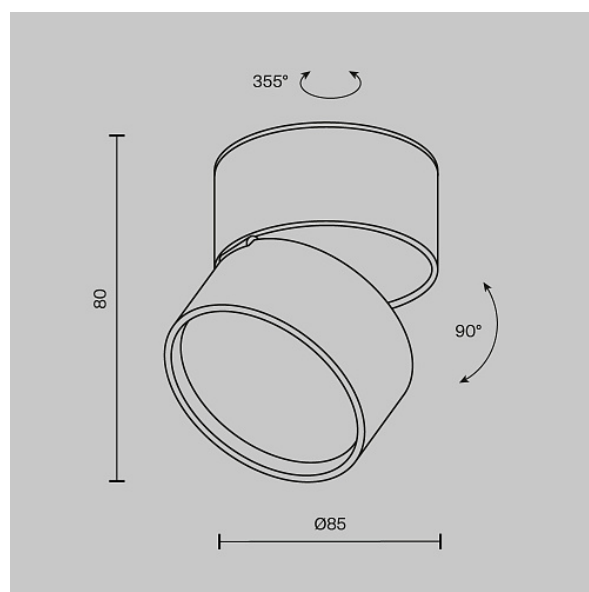

Ceiling lamp Onda 12W 120°

Series: Onda Article: C024CL-L12B3K

Article	C024CL-L12B3K
Brand	Technical
Collection	Ceiling & Wall
Series	Onda
Product type	Ceiling lamp
Fitting color	Black
Fitting material	Aluminum
Color temperature	3000
IP protection	IP 20
Dimmable	No
Height	80
Color rendering index	80
Scattering angle	120
Voltage	AC 220-240
Diameter	85
Protection level	Class1
Warranty	5
Power	12
Volume	0.0006
Lamps included	No
Light flux	650
Mounting bowl	No
Chain	No
Base	No
Switch	No

Dome lamp switch	No
Energy efficiency class	G
Fireproof	No
Dyed	No
Lampshade	No
Packing length	95
Net	0.37
Gross	0.4
Mounting type	Surface-mounted
Number of LEDs	24