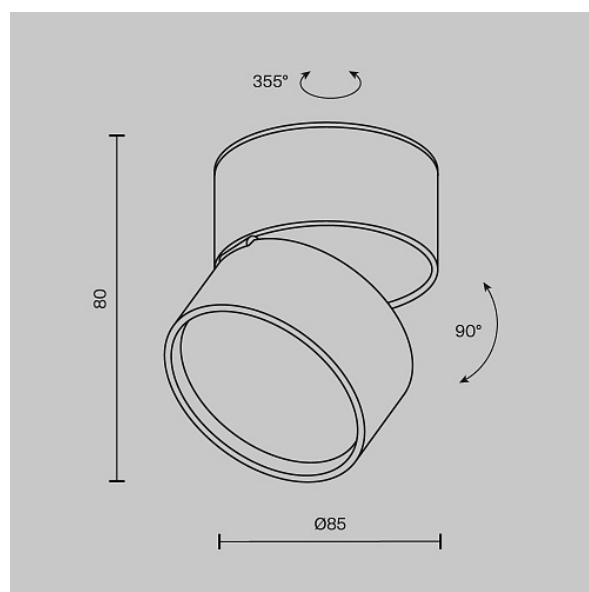

Ceiling lamp Onda 12W 120°

Series: Onda Article: C024CL-L12W3K

Article	C024CL-L12W3K
Brand	Technical
Collection	Ceiling & Wall
Series	Onda
Product type	Ceiling lamp
Fitting color	White
Fitting material	Aluminum
Color temperature	3000
IP protection	IP 20
Dimmable	No
Height	80
Color rendering index	80
Scattering angle	120
Voltage	AC 220-240
Diameter	85
Protection level	Class1
Warranty	5
Power	12
Volume	0.0008
Lamps included	No
Light flux	850
Mounting bowl	No
Chain	No
Base	No
Switch	No

Dome lamp switch	No
Energy efficiency class	G
Fireproof	No
Dyed	No
Lampshade	No
Packing length	90
Net	0.37
Gross	0.39
Mounting type	Surface-mounted
Number of LEDs	24