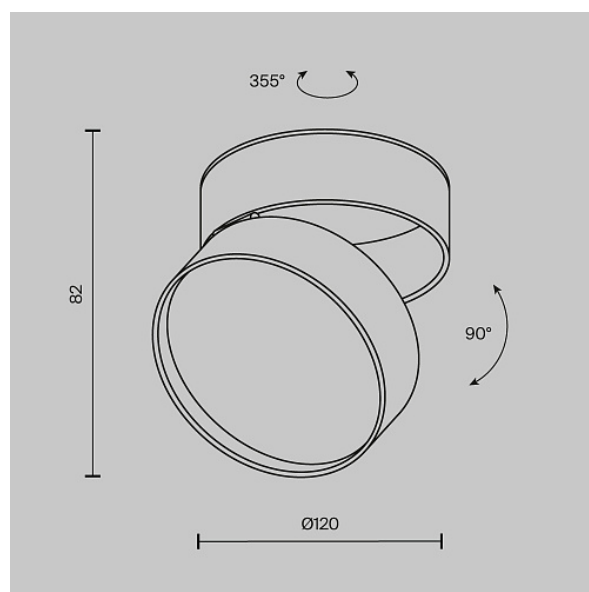

Ceiling lamp Onda 18W 120°

Series: Onda Article: C024CL-L18B

Article	C024CL-L18B
Brand	Technical
Collection	Ceiling & Wall
Series	Onda
Product type	Ceiling lamp
Fitting color	Black
Fitting material	Aluminum
Color temperature	3000
IP protection	IP 20
Dimmable	No
Height	82
Color rendering index	80
Scattering angle	120
Voltage	AC 220-240
Diameter	120
Protection level	Class1
Warranty	5
Power	18
Volume	0.0037
Lamps included	No
Light flux	1000
Mounting bowl	No
Chain	No
Type of fastener	Surface-mounted
Base	No

Switch	No
Dome lamp switch	No
Energy efficiency class	G
Fireproof	No
Dyed	No
Lampshade	No
Packing length	155
Net	0.6
Gross	0.7
Mounting type	Surface-mounted
Number of LEDs	36