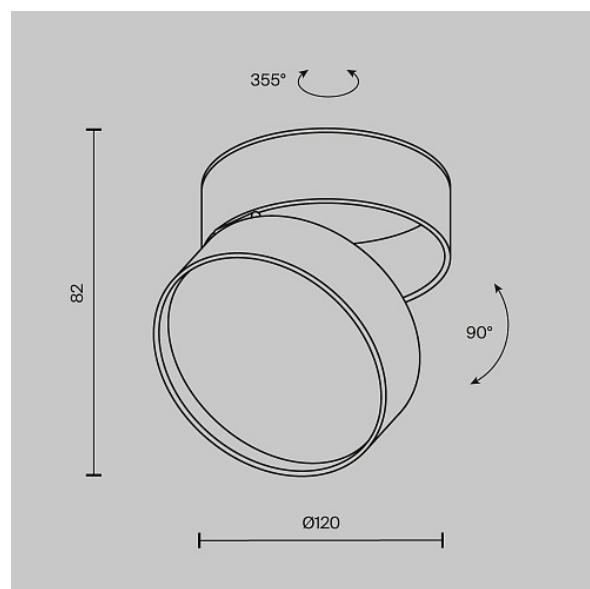

Ceiling lamp Onda 18W 120°

Series: Onda Article: C024CL-L18W

Article	C024CL-L18W
Brand	Technical
Collection	Ceiling & Wall
Series	Onda
Product type	Ceiling lamp
Fitting color	White
Fitting material	Aluminum
Color temperature	3000
IP protection	IP 20
Dimmable	No
Height	82
Color rendering index	80
Scattering angle	120
Voltage	AC 220-240
Diameter	120
Protection level	Class1
Warranty	5
Power	18
Volume	0.0038
Lamps included	No
Light flux	1500
Mounting bowl	No
Chain	No
Type of fastener	Surface-mounted
Base	No

Switch	No
Dome lamp switch	No
Energy efficiency class	G
Fireproof	No
Dyed	No
Lampshade	No
Packing length	160
Net	0.6
Gross	0.69
Mounting type	Surface-mounted
Number of LEDs	36