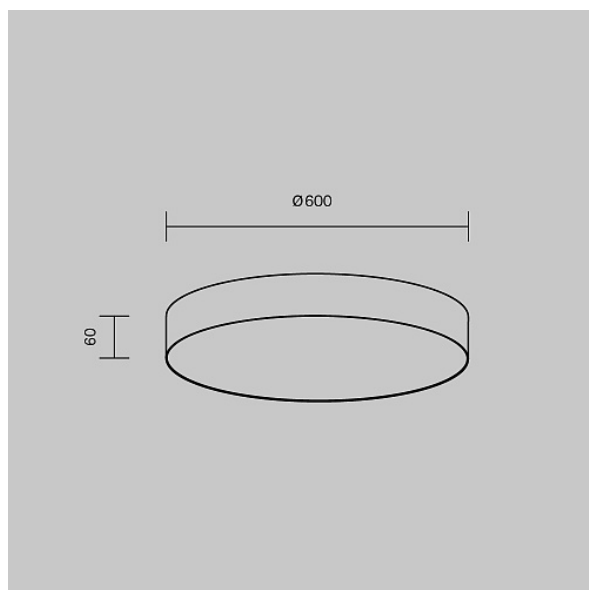

Ceiling lamp Zon 90W 120°

Series: Zon Article: C032CL-90W3K-RD-B

| | |
|-----------------------|-------------------|
| Article | C032CL-90W3K-RD-B |
| Brand | Technical |
| Collection | Ceiling & Wall |
| Series | Zon |
| Product type | Ceiling lamp |
| Fitting color | Black |
| Fitting material | Aluminum |
| Color temperature | 3000 |
| IP protection | IP 20 |
| Dimmable | No |
| Height | 60 |
| Color rendering index | 90 |
| Scattering angle | 120 |
| Voltage | AC 220-240 |
| Diameter | 600 |
| Protection level | Class2 |
| Warranty | 5 |
| Power | 90 |
| Volume | 0.0242 |
| Lamps included | No |
| Light flux | 4900 |
| Mounting bowl | No |
| Chain | No |
| Type of fastener | Surface-mounted |
| Base | No |

| | |
|-------------------------|------|
| Switch | No |
| Dome lamp switch | No |
| Energy efficiency class | G |
| Fireproof | No |
| Dyed | No |
| Lampshade | No |
| Packing length | 610 |
| Net | 3.33 |
| Gross | 3.35 |
| Number of LEDs | 912 |