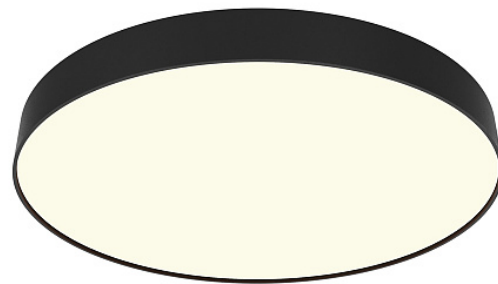

Ceiling lamp Zon 90W 120°

Series: Zon Article: C032CL-90W3K-RD-B

| | |
|-----------------------|-------------------|
| Article | C032CL-90W3K-RD-B |
| Brand | Technical |
| Collection | Ceiling & Wall |
| Series | Zon |
| Product type | Ceiling lamp |
| Fitting color | Black |
| Fitting material | Aluminum |
| Color temperature | 3000 |
| IP protection | IP 20 |
| Dimmable | No |
| Height | 60 |
| Color rendering index | 90 |
| Scattering angle | 120 |
| Voltage | AC 220-240 |
| Diameter | 600 |
| Protection level | Class2 |
| Warranty | 5 |
| Power | 90 |
| Volume | 0.0242 |
| Lamps included | No |
| Light flux | 4900 |
| Mounting bowl | No |
| Chain | No |
| Type of fastener | Surface-mounted |
| Base | No |

| | |
|-------------------------|------|
| Switch | No |
| Dome lamp switch | No |
| Energy efficiency class | G |
| Fireproof | No |
| Dyed | No |
| Lampshade | No |
| Packing length | 610 |
| Net | 3.33 |
| Gross | 3.35 |
| Number of LEDs | 912 |