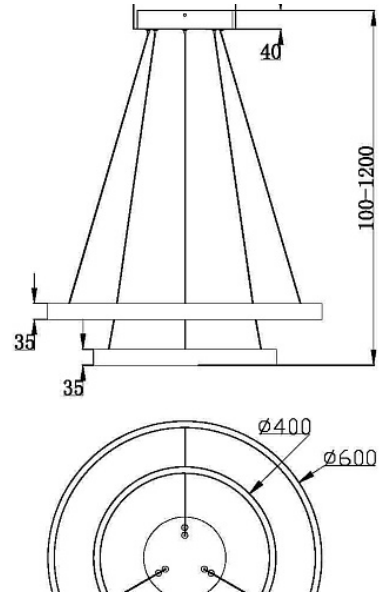

Pendant lamp Rim 3000K 61W

Series: Rim Article: MOD058PL-L55BS3K

| | |
|---------------------------|------------------|
| Article | MOD058PL-L55BS3K |
| Brand | Maytoni |
| Collection | Modern |
| Series | Rim |
| Product type | Pendant lamp |
| Fitting color | Brass |
| Fitting material | Aluminum |
| Number of lamps | 2 |
| Color temperature | 3000 |
| IP protection | IP 20 |
| Dimmable | No |
| Height | 1000 |
| Color rendering index | 85 |
| Scattering angle | 120 |
| Minimum color temperature | 3000 |
| Maximum color temperature | 3000 |
| Voltage | AC 220-240 |
| Diameter | 600 |
| Protection level | Class1 |
| Warranty | 3 |
| Power | 61 |
| Volume | 0.0414 |
| Minimum height | 100 |
| Max Height | 1200 |
| Lamps included | No |

| | |
|-------------------------|------|
| Light flux | 3500 |
| Mounting bowl | Yes |
| Chain | No |
| Type of fastener | Bar |
| Base | No |
| Switch | No |
| Dome lamp switch | No |
| Energy efficiency class | G |
| Fireproof | No |
| Dyed | No |
| Lampshade | Yes |
| Packing length | 660 |
| Net | 4 |
| Gross | 4.48 |