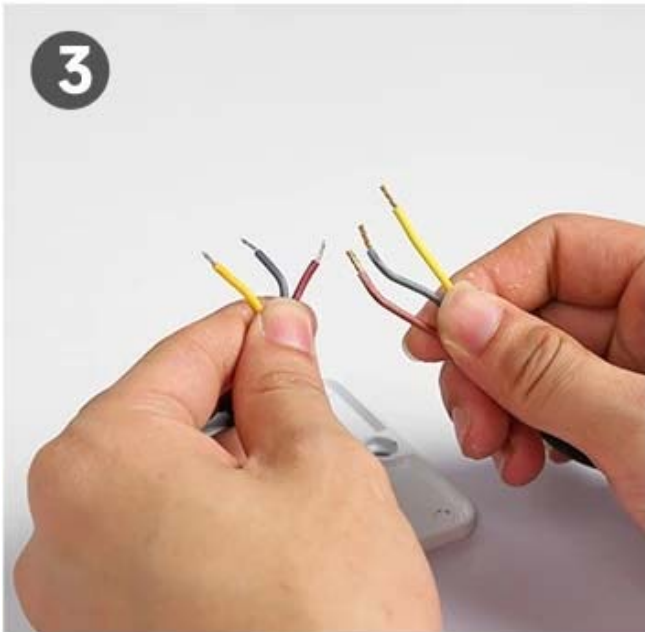

## ● Technical Parameter

<b>Model</b>	<b>KD-LWL-LB</b>
Product name	Innovation linear LED wall light Type A
Power	36W,40W,45W,50W COB
Volt	AC85-265V 50/60HZ
Lumen	40-50LM/W
Color temperature	3000K/4000K/6000K(Customization)
Material	Alumium Alloy+COB
IP rate	IP65
Type	COB Strip Light is softer
Shell	Black/Golden(Customization)
Beam Angle	360°
Size	1200/1500/1800/2000*50*40mm
Customization	Size: 300/400/600/800/1000/ *50*40mm
Function(Customization)	CCT,RGB,RGBW,RGB+CCT are all available
PIR Sensor	Customization
Dim	Customization
Certificate	CE RoHS
Warranty	3 year
Weight	4.2KG/pcs,5.4KG/pcs, 6.5KG/pcs
Package:	4/6pcs/carton

## ● Installation Steps

Loose the screws on sides of the lamp body, take out the mounting plate

Install the hanging plate on the wall, punch holes, and fix it with screws

Wiring test, test whether the light is on normally