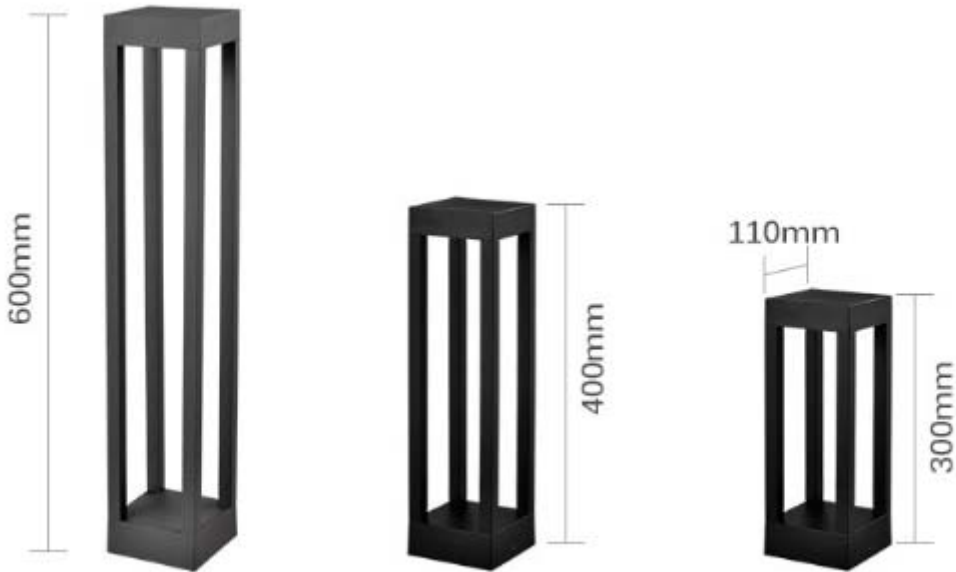

## PRODUCT SPECIFICATION

**Product name: Lawn lamp LED Bollard Light**

**Item Modle: KD-CPD112-60H7W**

### **Feature:**

IP65 Outdoor Waterproof;

Energy Saving Perfect COB Light Sources;

Specialized design, perfect lighting effect for the landscape, Garden, outdoor...

Slender body shape design, beautiful and elegant, exclusive product...

## ● Technical Parameters:

Model	<u><a href="#">KD-CPD112-60H10W</a></u>
pictures	
Size	110*110*(H)600mm
Power	7W
Luminous Flux	80~90LM/W
Input Voltage	AC85-265V
Working Frequency	50/60HZ
Color Temperature	3000K
CRI	Ra>80
Bean Angle	360°
Color of Shell	Black/Grey
Material	Aluminum Alloy
IP rate	IP65
Working Temperature	-20 to +50 °C
Life Span	50,000h
Warranty	3 years
Certificate	CE&ROHS

● Pictures:

11230H7W	KD-CPD112-30H7W		110*110*(H)300	1:Power:7W/10W COB 2:Volt:AC85-265V 50/60HZ 3:Beam Angle:360° IP65 4:Lumen:80~90LM/W Ra>80 5:Color temperature:3000K 6:Shell:Black/Grey 7:Material:Aluminum Alloy
11230H10W	KD-CPD112-30H10W		110*110*(H)300	
11260H7W	KD-CPD112-60H7W		110*110*(H)600	
11260H10W	KD-CPD112-60H10W		110*110*(H)600	