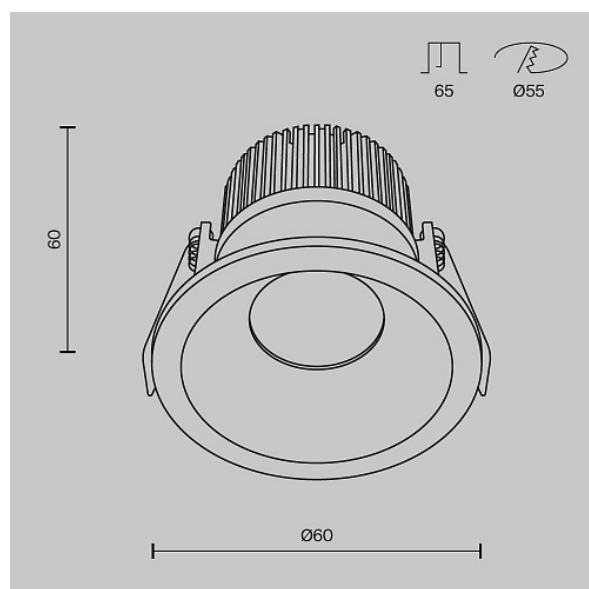

# Downlight Zoom 6W IP 65

Series: Zoom Article: DL034-01-06W3K-D-W

Article	DL034-01-06W3K-D-W
Brand	Technical
Collection	Downlight
Series	Built-in lamps. Aluminium frame. Integrated LED module (models DL031).
Product type	Downlight
Fitting color	White
Fitting material	Aluminum
Color temperature	3000
IP protection	IP 65
Dimmable	Yes
Height	60
Color rendering index	90
Scattering angle	60
Voltage	AC 220-240
Diameter	60
Protection level	Class2
Warranty	5
Power	6
Volume	0.001
Lamps included	No
Light flux	420
Mounting bowl	No
Chain	No

The shape of the base	Round
Type of fastener	Built-in
Base	No
Dome lamp switch	No
Energy efficiency class	G
Fireproof	No
Dyed	No
Lampshade	No
Packing length	110
Net	0.21
Gross	0.24
Mounting hole depth	65
Mounting hole diameter	55
Mounting hole shape	Round
Mounting type	Built-in
Control protocol	Triac
Number of LEDs	1