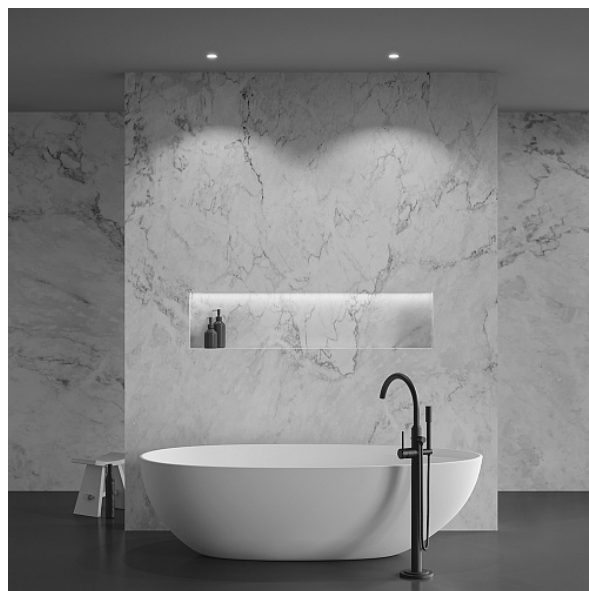

# Downlight Zoom 6W IP 65

Series: Zoom Article: DL034-01-06W3K-D-W

Article	DL034-01-06W3K-D-W
Brand	Technical
Collection	Downlight
Series	Built-in lamps. Aluminium frame. Integrated LED module (models DL031).
Product type	Downlight
Fitting color	White
Fitting material	Aluminum
Color temperature	3000
IP protection	IP 65
Dimmable	Yes
Height	60
Color rendering index	90
Scattering angle	60
Voltage	AC 220-240
Diameter	60
Protection level	Class2
Warranty	5
Power	6
Volume	0.001
Lamps included	No
Light flux	420
Mounting bowl	No
Chain	No

The shape of the base	Round
Type of fastener	Built-in
Base	No
Dome lamp switch	No
Energy efficiency class	G
Fireproof	No
Dyed	No
Lampshade	No
Packing length	110
Net	0.21
Gross	0.24
Mounting hole depth	65
Mounting hole diameter	55
Mounting hole shape	Round
Mounting type	Built-in
Control protocol	Triac
Number of LEDs	1