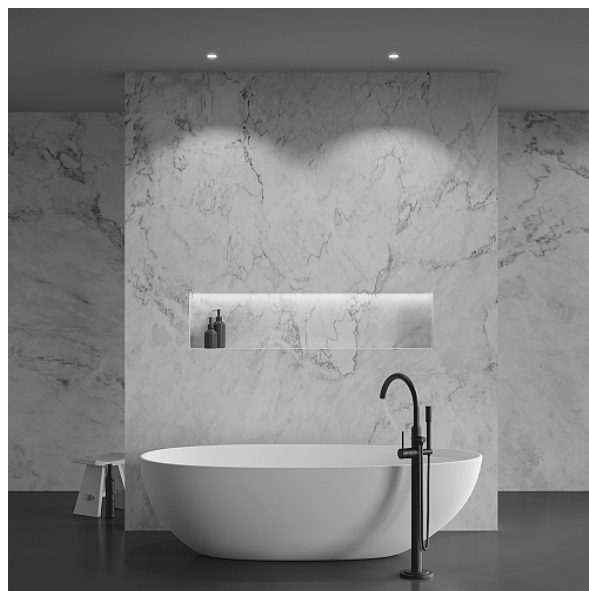

# Downlight Zoom 6W IP 65

Series: Zoom Article: DL034-01-06W4K-D-B

Article	DL034-01-06W4K-D-B
Brand	Technical
Collection	Downlight
Series	Built-in lamps. Aluminium frame. Integrated LED module (models DL031).
Product type	Downlight
Fitting color	Black
Fitting material	Aluminum
Color temperature	4000
IP protection	IP 65
Dimmable	Yes
Height	60
Color rendering index	90
Scattering angle	60
Voltage	AC 220-240
Diameter	60
Protection level	Class2
Warranty	5
Power	6
Volume	0.001
Lamps included	No
Light flux	390
Mounting bowl	No
Chain	No

The shape of the base	Round
Type of fastener	Built-in
Base	No
Dome lamp switch	No
Energy efficiency class	G
Fireproof	No
Dyed	No
Lampshade	No
Packing length	110
Net	0.21
Gross	0.24
Mounting hole depth	65
Mounting hole diameter	55
Mounting hole shape	Round
Mounting type	Built-in
Control protocol	Triac
Number of LEDs	1