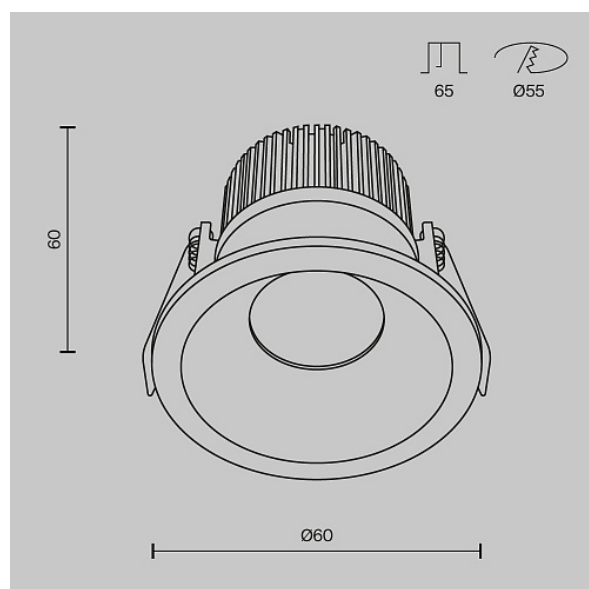

# Downlight Zoom 6W IP 65

Series: Zoom Article: DL034-01-06W4K-D-B

Article	DL034-01-06W4K-D-B
Brand	Technical
Collection	Downlight
Series	Built-in lamps. Aluminium frame. Integrated LED module (models DL031).
Product type	Downlight
Fitting color	Black
Fitting material	Aluminum
Color temperature	4000
IP protection	IP 65
Dimmable	Yes
Height	60
Color rendering index	90
Scattering angle	60
Voltage	AC 220-240
Diameter	60
Protection level	Class2
Warranty	5
Power	6
Volume	0.001
Lamps included	No
Light flux	390
Mounting bowl	No
Chain	No

The shape of the base	Round
Type of fastener	Built-in
Base	No
Dome lamp switch	No
Energy efficiency class	G
Fireproof	No
Dyed	No
Lampshade	No
Packing length	110
Net	0.21
Gross	0.24
Mounting hole depth	65
Mounting hole diameter	55
Mounting hole shape	Round
Mounting type	Built-in
Control protocol	Triac
Number of LEDs	1