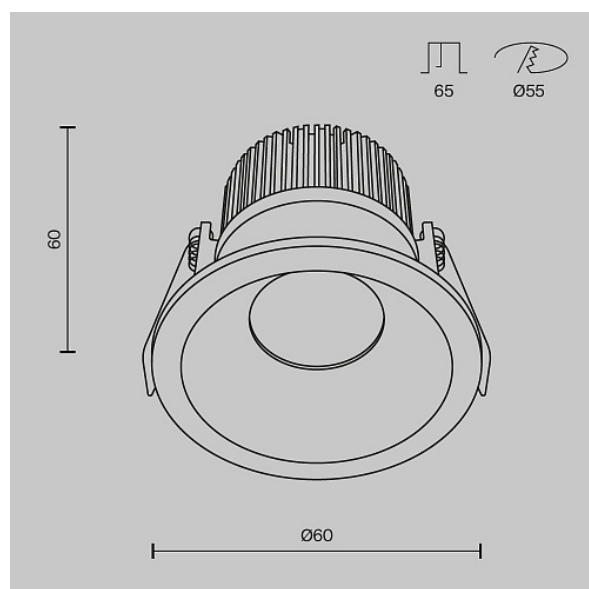

Downlight Zoom 6W IP 65

Series: Zoom Article: DL034-01-06W4K-D-W

Article	DL034-01-06W4K-D-W
Brand	Technical
Collection	Downlight
Series	Built-in lamps. Aluminium frame. Integrated LED module (models DL031).
Product type	Downlight
Fitting color	White
Fitting material	Aluminum
Color temperature	4000
IP protection	IP 65
Dimmable	Yes
Height	60
Color rendering index	90
Scattering angle	60
Voltage	AC 220-240
Diameter	60
Protection level	Class2
Warranty	5
Power	6
Volume	0.001
Lamps included	No
Light flux	440
Mounting bowl	No
Chain	No

The shape of the base	Round
Type of fastener	Built-in
Base	No
Dome lamp switch	No
Energy efficiency class	G
Fireproof	No
Dyed	No
Lampshade	No
Packing length	110
Net	0.21
Gross	0.24
Mounting hole depth	65
Mounting hole diameter	55
Mounting hole shape	Round
Mounting type	Built-in
Control protocol	Triac
Number of LEDs	1