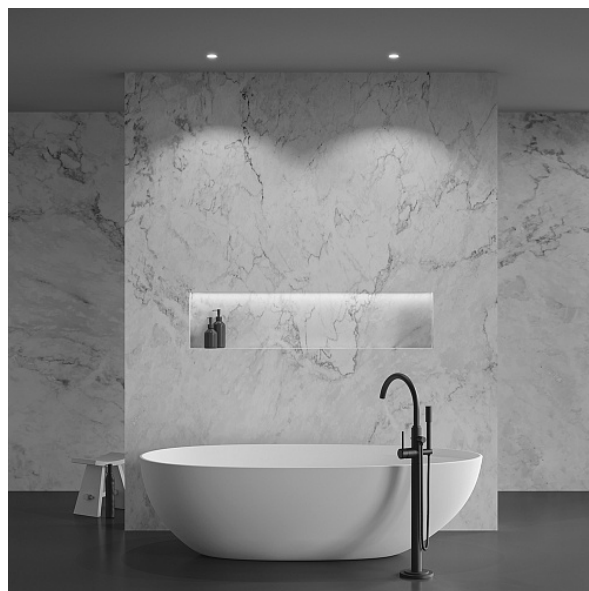

Downlight Zoom 6W IP 65

Series: Zoom Article: DL034-01-06W4K-D-W

Article	DL034-01-06W4K-D-W
Brand	Technical
Collection	Downlight
Series	Built-in lamps. Aluminium frame. Integrated LED module (models DL031).
Product type	Downlight
Fitting color	White
Fitting material	Aluminum
Color temperature	4000
IP protection	IP 65
Dimmable	Yes
Height	60
Color rendering index	90
Scattering angle	60
Voltage	AC 220-240
Diameter	60
Protection level	Class2
Warranty	5
Power	6
Volume	0.001
Lamps included	No
Light flux	440
Mounting bowl	No
Chain	No

The shape of the base	Round
Type of fastener	Built-in
Base	No
Dome lamp switch	No
Energy efficiency class	G
Fireproof	No
Dyed	No
Lampshade	No
Packing length	110
Net	0.21
Gross	0.24
Mounting hole depth	65
Mounting hole diameter	55
Mounting hole shape	Round
Mounting type	Built-in
Control protocol	Triac
Number of LEDs	1