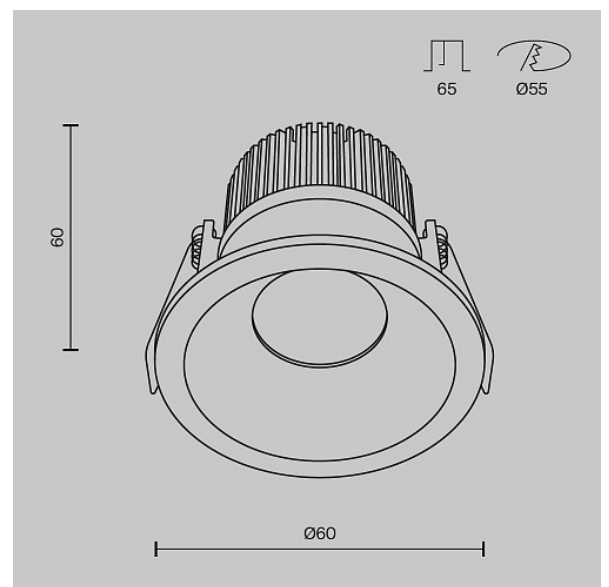

## Downlight Zoom 6W IP 65

Series: Zoom Article: DL034-01-06W4K-W

Article	DL034-01-06W4K-W
Brand	Technical
Collection	Downlight
Series	Built-in lamps. Aluminium frame. Integrated LED module (models DL031).
Product type	Downlight
Fitting color	White
Fitting material	Aluminum
Color temperature	4000
IP protection	IP 65
Dimmable	No
Height	60
Color rendering index	90
Scattering angle	60
Voltage	AC 220-240
Diameter	60
Protection level	Class2
Warranty	5
Power	6
Volume	0.001
Lamps included	No
Light flux	480
Mounting bowl	No
Chain	No

The shape of the base	Round
Type of fastener	Built-in
Base	No
Dome lamp switch	No
Energy efficiency class	G
Fireproof	No
Dyed	No
Lampshade	No
Packing length	110
Net	0.18
Gross	0.21
Mounting hole depth	65
Mounting hole diameter	55
Mounting hole shape	Round
Mounting type	Built-in
Number of LEDs	1