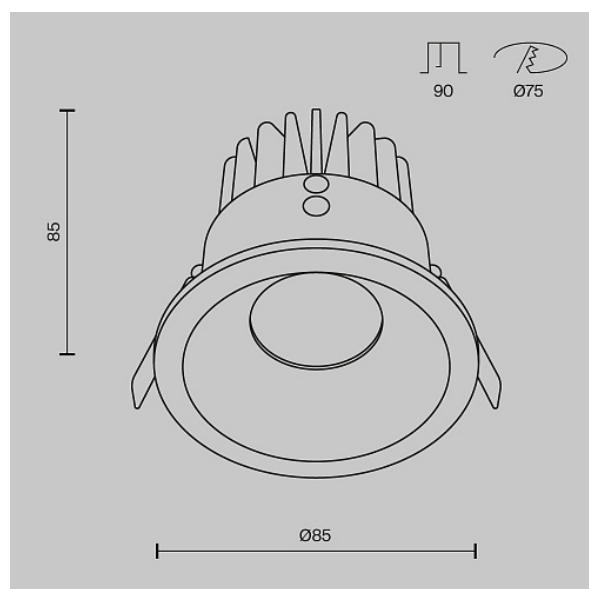

# Downlight Zoom 12W IP 65

Series: Zoom Article: DL034-L12W3K-D-W

Article	DL034-L12W3K-D-W
Brand	Technical
Collection	Downlight
Series	Built-in lamps. Aluminium frame. Integrated LED module (models DL031).
Product type	Downlight
Fitting color	White
Fitting material	Aluminum
Color temperature	3000
IP protection	IP 65
Dimmable	Yes
Height	85
Color rendering index	90
Scattering angle	60
Voltage	AC 220-240
Diameter	85
Protection level	Class2
Warranty	5
Power	12
Volume	0.0018
Lamps included	No
Light flux	910
Mounting bowl	No
Chain	No

The shape of the base	Round
Type of fastener	Built-in
Base	No
Dome lamp switch	No
Energy efficiency class	F
Fireproof	No
Dyed	No
Lampshade	No
Packing length	125
Net	0.36
Gross	0.43
Mounting hole depth	90
Mounting hole diameter	75
Mounting hole shape	Round
Mounting type	Built-in
Control protocol	Triac
Number of LEDs	1