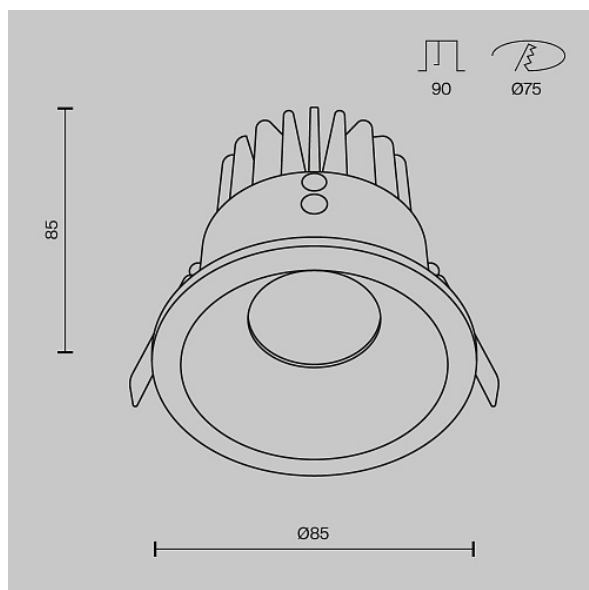

Downlight Zoom 12W IP 65

Series: Zoom Article: DL034-L12W4K-B

Article	DL034-L12W4K-B
Brand	Technical
Collection	Downlight
Series	Built-in lamps. Aluminium frame. Integrated LED module (models DL031).
Product type	Downlight
Fitting color	Black
Fitting material	Aluminum
Color temperature	4000
IP protection	IP 65
Dimmable	No
Height	85
Color rendering index	90
Scattering angle	60
Voltage	AC 220-240
Diameter	85
Protection level	Class2
Warranty	5
Power	12
Volume	0.0017
Lamps included	No
Light flux	970
Mounting bowl	No
Chain	No

The shape of the base	Round
Type of fastener	Built-in
Base	No
Dome lamp switch	No
Energy efficiency class	G
Fireproof	No
Dyed	No
Lampshade	No
Packing length	120
Net	0.35
Gross	0.4
Mounting hole depth	90
Mounting hole diameter	75
Mounting hole shape	Round
Mounting type	Built-in
Number of LEDs	1