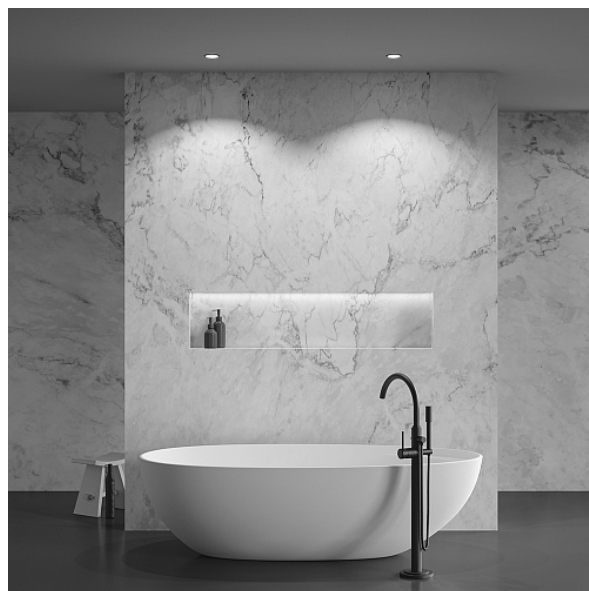

Downlight Zoom 12W IP 65

Series: Zoom Article: DL034-L12W4K-D-B

Article	DL034-L12W4K-D-B
Brand	Technical
Collection	Downlight
Series	Built-in lamps. Aluminium frame. Integrated LED module (models DL031).
Product type	Downlight
Fitting color	Black
Fitting material	Aluminum
Color temperature	4000
IP protection	IP 65
Dimmable	Yes
Height	85
Color rendering index	90
Scattering angle	60
Voltage	AC 220-240
Diameter	85
Protection level	Class2
Warranty	5
Power	12
Volume	0.0018
Lamps included	No
Light flux	930
Mounting bowl	No
Chain	No

The shape of the base	Round
Type of fastener	Built-in
Base	No
Dome lamp switch	No
Energy efficiency class	G
Fireproof	No
Dyed	No
Lampshade	No
Packing length	125
Net	0.38
Gross	0.43
Mounting hole depth	90
Mounting hole diameter	75
Mounting hole shape	Round
Mounting type	Built-in
Control protocol	Triac
Number of LEDs	1