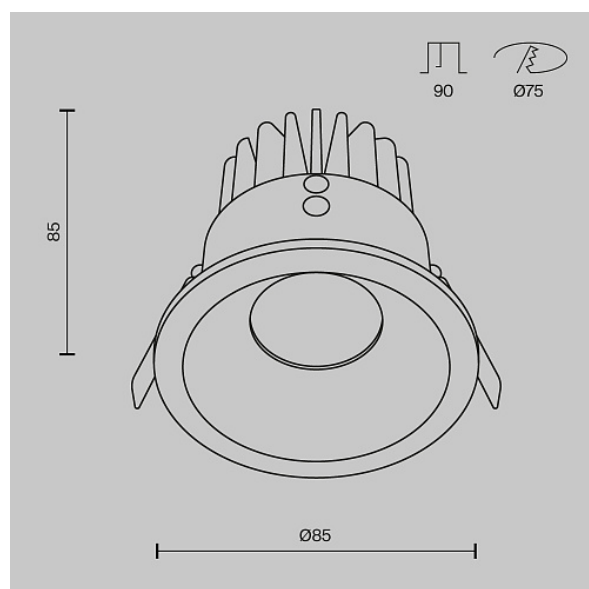

Downlight Zoom 12W IP 65

Series: Zoom Article: DL034-L12W4K-D-B

Article	DL034-L12W4K-D-B
Brand	Technical
Collection	Downlight
Series	Built-in lamps. Aluminium frame. Integrated LED module (models DL031).
Product type	Downlight
Fitting color	Black
Fitting material	Aluminum
Color temperature	4000
IP protection	IP 65
Dimmable	Yes
Height	85
Color rendering index	90
Scattering angle	60
Voltage	AC 220-240
Diameter	85
Protection level	Class2
Warranty	5
Power	12
Volume	0.0018
Lamps included	No
Light flux	930
Mounting bowl	No
Chain	No

The shape of the base	Round
Type of fastener	Built-in
Base	No
Dome lamp switch	No
Energy efficiency class	G
Fireproof	No
Dyed	No
Lampshade	No
Packing length	125
Net	0.38
Gross	0.43
Mounting hole depth	90
Mounting hole diameter	75
Mounting hole shape	Round
Mounting type	Built-in
Control protocol	Triac
Number of LEDs	1