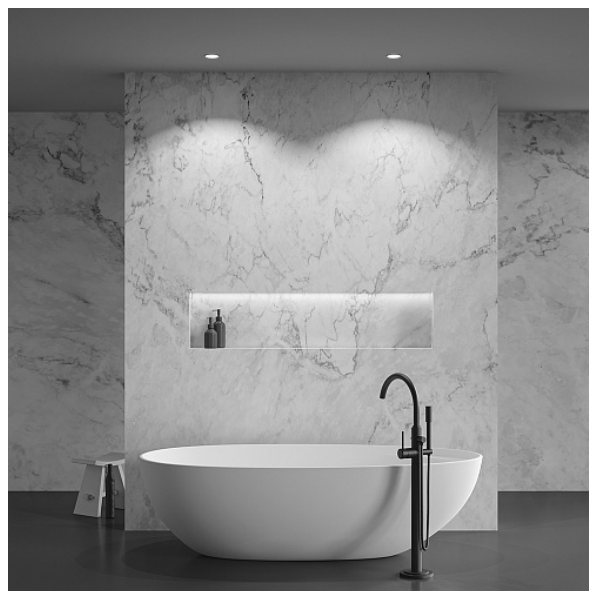

Downlight Zoom 12W IP 65

Series: Zoom Article: DL034-L12W4K-W

Article	DL034-L12W4K-W
Brand	Technical
Collection	Downlight
Series	Built-in lamps. Aluminium frame. Integrated LED module (models DL031).
Product type	Downlight
Fitting color	White
Fitting material	Aluminum
Color temperature	4000
IP protection	IP 65
Dimmable	No
Height	85
Color rendering index	90
Scattering angle	60
Voltage	AC 220-240
Diameter	85
Protection level	Class2
Warranty	5
Power	12
Volume	0.0019
Lamps included	No
Light flux	1040
Mounting bowl	No
Chain	No

The shape of the base	Round
Type of fastener	Built-in
Base	No
Dome lamp switch	No
Energy efficiency class	G
Fireproof	No
Dyed	No
Lampshade	No
Packing length	130
Net	0.33
Gross	0.4
Mounting hole depth	90
Mounting hole diameter	75
Mounting hole shape	Round
Mounting type	Built-in