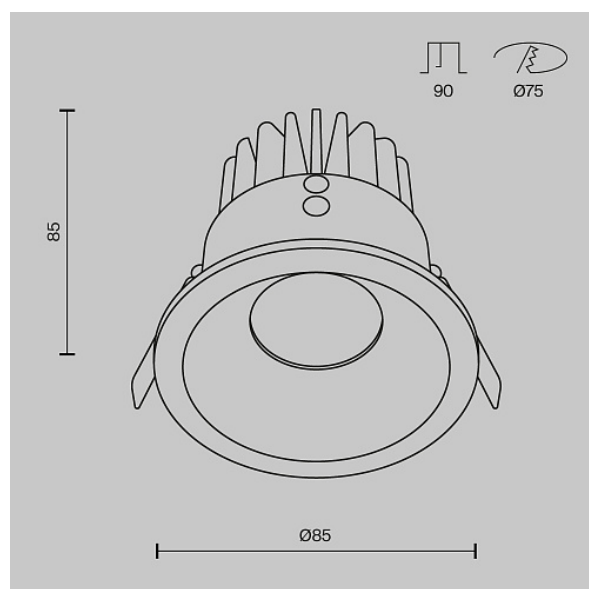

Downlight Zoom 12W IP 65

Series: Zoom Article: DL034-L12W4K-W

Article	DL034-L12W4K-W
Brand	Technical
Collection	Downlight
Series	Built-in lamps. Aluminium frame. Integrated LED module (models DL031).
Product type	Downlight
Fitting color	White
Fitting material	Aluminum
Color temperature	4000
IP protection	IP 65
Dimmable	No
Height	85
Color rendering index	90
Scattering angle	60
Voltage	AC 220-240
Diameter	85
Protection level	Class2
Warranty	5
Power	12
Volume	0.0019
Lamps included	No
Light flux	1040
Mounting bowl	No
Chain	No

The shape of the base	Round
Type of fastener	Built-in
Base	No
Dome lamp switch	No
Energy efficiency class	G
Fireproof	No
Dyed	No
Lampshade	No
Packing length	130
Net	0.33
Gross	0.4
Mounting hole depth	90
Mounting hole diameter	75
Mounting hole shape	Round
Mounting type	Built-in