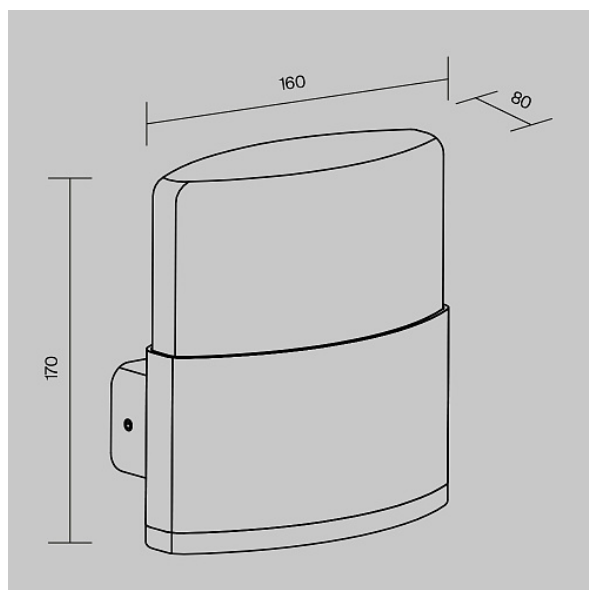

Wall lamp Rom 3000K 12W IP 54

Series: Rom Article: O442WL-L12GF3K1

| | |
|-------------------------|----------------------|
| Article | O442WL-L12GF3K1 |
| Brand | Outdoor |
| Collection | Outdoor |
| Series | Rom |
| Product type | Wall lamp |
| Fitting color | Graphite |
| Fitting material | Aluminum and plastic |
| Color temperature | 3000 |
| IP protection | IP 54 |
| Dimmable | No |
| Maximum allowable power | 12 |
| 24V | |
| Height | 170 |
| Width | 160 |
| Color rendering index | 80 |
| Length | 80 |
| Scattering angle | 90 |
| Voltage | AC 220-240 |
| Protection level | Class1 |
| Warranty | 3 |
| Power | 12 |
| Volume | 0.0027 |
| Lamps included | No |
| Light flux | 800 |
| Mounting bowl | No |

| | |
|------------------|------|
| Chain | No |
| Base | No |
| Dome lamp switch | No |
| Fireproof | No |
| Dyed | No |
| Lampshade | No |
| Packing length | 185 |
| Net | 0.89 |
| Gross | 0.98 |