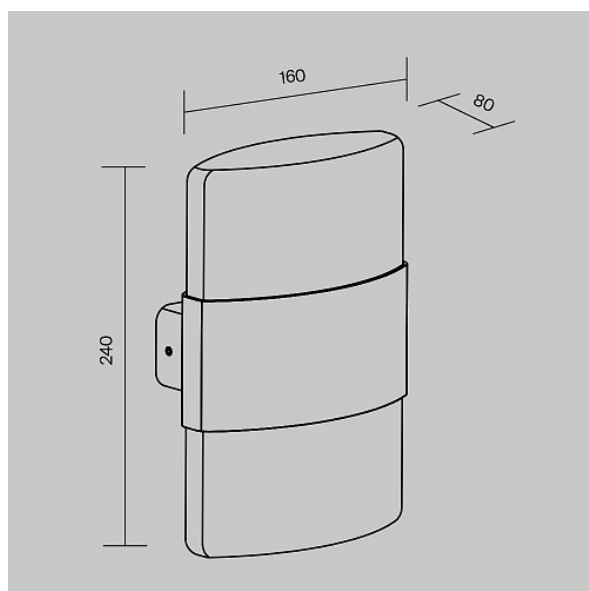

Wall lamp Rom 3000K 12W IP 54

Series: Rom Article: O442WL-L12GF3K

Article	O442WL-L12GF3K
Brand	Outdoor
Collection	Outdoor
Series	Rom
Product type	Wall lamp
Fitting color	Graphite
Fitting material	Aluminum and plastic
Color temperature	3000
IP protection	IP 54
Dimmable	No
Maximum allowable power	12
24V	
Height	240
Width	160
Color rendering index	80
Length	80
Scattering angle	90
Voltage	AC 220-240
Protection level	Class1
Warranty	3
Power	12
Volume	0.0036
Lamps included	No
Light flux	1300
Mounting bowl	No

Chain	No
Base	No
Dome lamp switch	No
Fireproof	No
Dyed	No
Lampshade	No
Packing length	255
Net	1.02
Gross	1.13