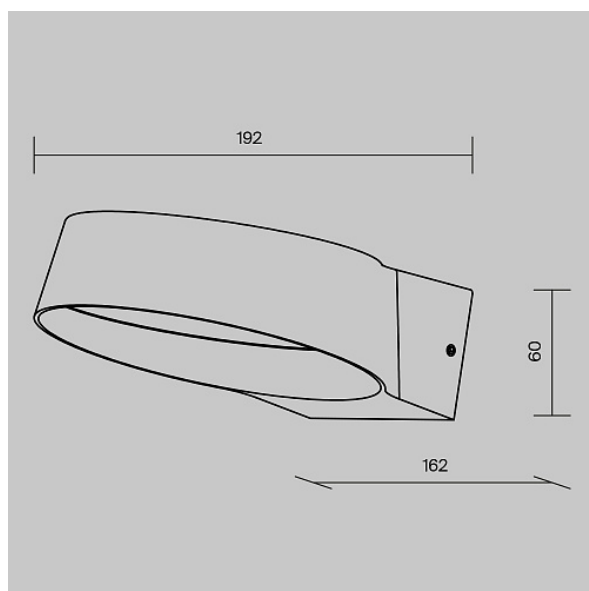

Wall lamp Share 3000K 12W IP 54

Series: Share Article: O443WL-L12GF3K

Article	O443WL-L12GF3K
Brand	Outdoor
Collection	Outdoor
Series	Share
Product type	Wall lamp
Fitting color	Graphite
Fitting material	Aluminum and glass
Color temperature	3000
IP protection	IP 54
Dimmable	No
Maximum allowable power	12
24V	
Height	60
Width	162
Color rendering index	80
Length	192
Scattering angle	108
Voltage	AC 220-240
Protection level	Class1
Warranty	3
Power	12
Volume	0.0023
Lamps included	No
Light flux	1200
Mounting bowl	No

Chain	No
Base	No
Dome lamp switch	No
Fireproof	No
Dyed	No
Lampshade	No
Packing length	210
Net	0.757
Gross	0.84