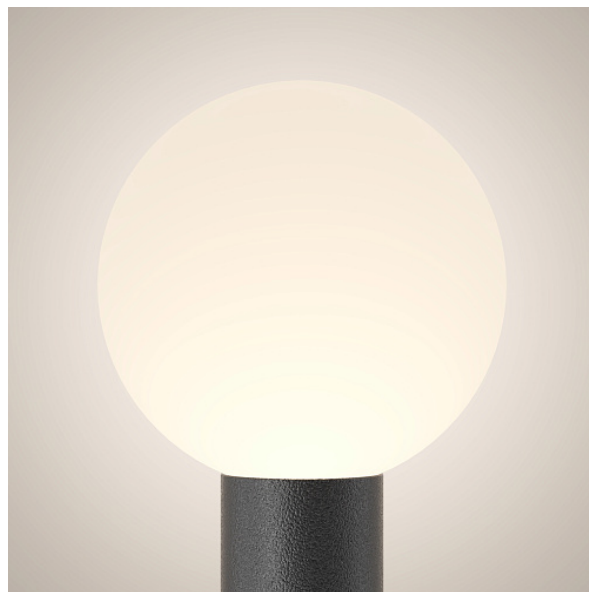

Landscape lighting Bold E27x1 60W IP 54

Series: Bold Article: O598FL-01B

Article	O598FL-01B
Brand	Outdoor
Collection	Outdoor
Series	Bold
Product type	Landscape lighting
Fitting color	Black
Fitting material	Aluminum
Light source	E27
Number of lamps	1
IP protection	IP 54
Dimmable	No
Height	800
Voltage	AC 100-240
Diameter	200
Protection level	Class1
Power	60
Volume	0.0544
Lamps included	No
Mounting bowl	No
Chain	No
Base	No
Dome lamp switch	No
Fireproof	No
Dyed	No
Lampshade	No