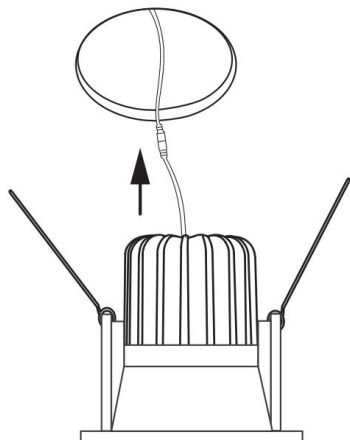

1

2

3

MAX 6W
470 Lumen

Model: DL034-01-06W3K-W

Collection: Downlight

Zoom
Resessed

This product contains a light source of energy efficiency class A