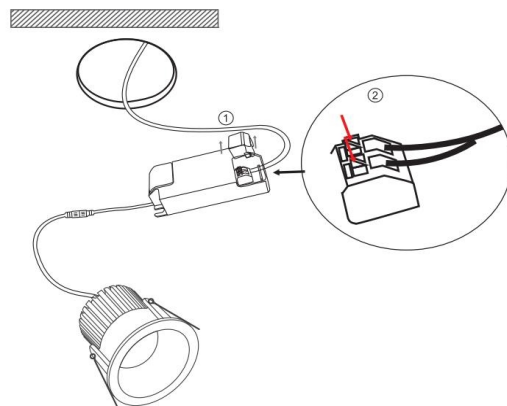

1

2

3

MAX 6W
470 Lumen

Model: DL034-01-06W3K-W

Collection: Downlight

Zoom
Resessed

This product contains a light source of energy efficiency class A