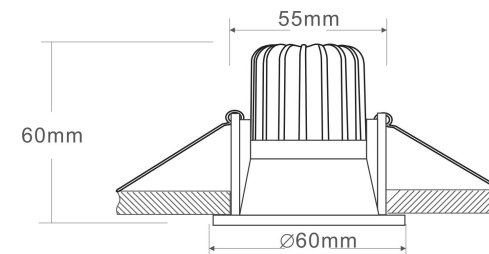

1

2

3

MAX 6W
470 Lumen

Model: DL034-01-06W3K-W

Collection: Downlight

Zoom
Resessed

This product contains a light source of energy efficiency class A