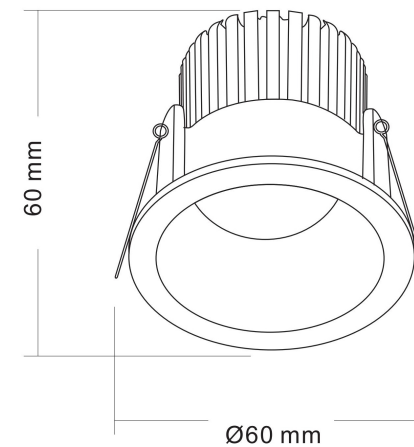

1

2

3

MAX 6W
470 Lumen

Model: DL034-01-06W3K-W

Collection: Downlight

Zoom
Resessed

This product contains a light source of energy efficiency class A