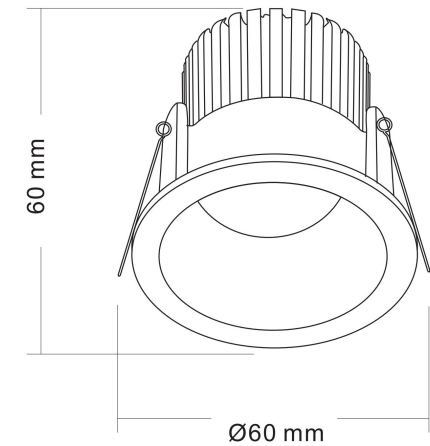

1

2

3

MAX 6W
410 Lumen

Model: DL034-01-06W4K-B

Collection: Downlight

Zoom
Resessed

This product contains a light source of energy efficiency class A