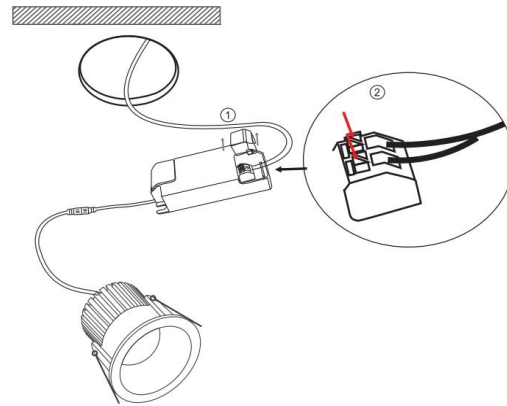

1

2

3

MAX 6W
410 Lumen

Model: DL034-01-06W4K-B

Collection: Downlight

Zoom
Resessed

This product contains a light source of energy efficiency class A