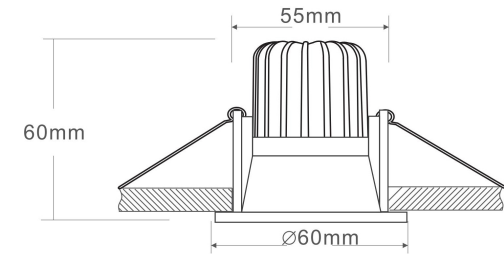

1

2

3

MAX 6W
410 Lumen

Model: DL034-01-06W4K-B

Collection: Downlight

Zoom
Resessed

This product contains a light source of energy efficiency class A