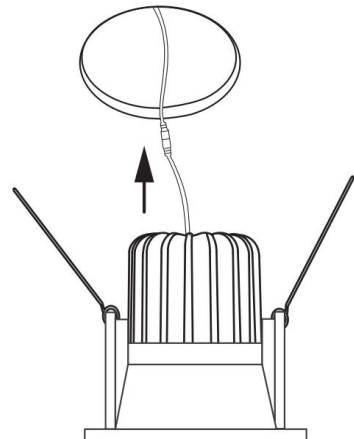

1

2

3

MAX 6W
410 Lumen

Model: DL034-01-06W4K-B

Collection: Downlight

Zoom
Resessed

This product contains a light source of energy efficiency class A