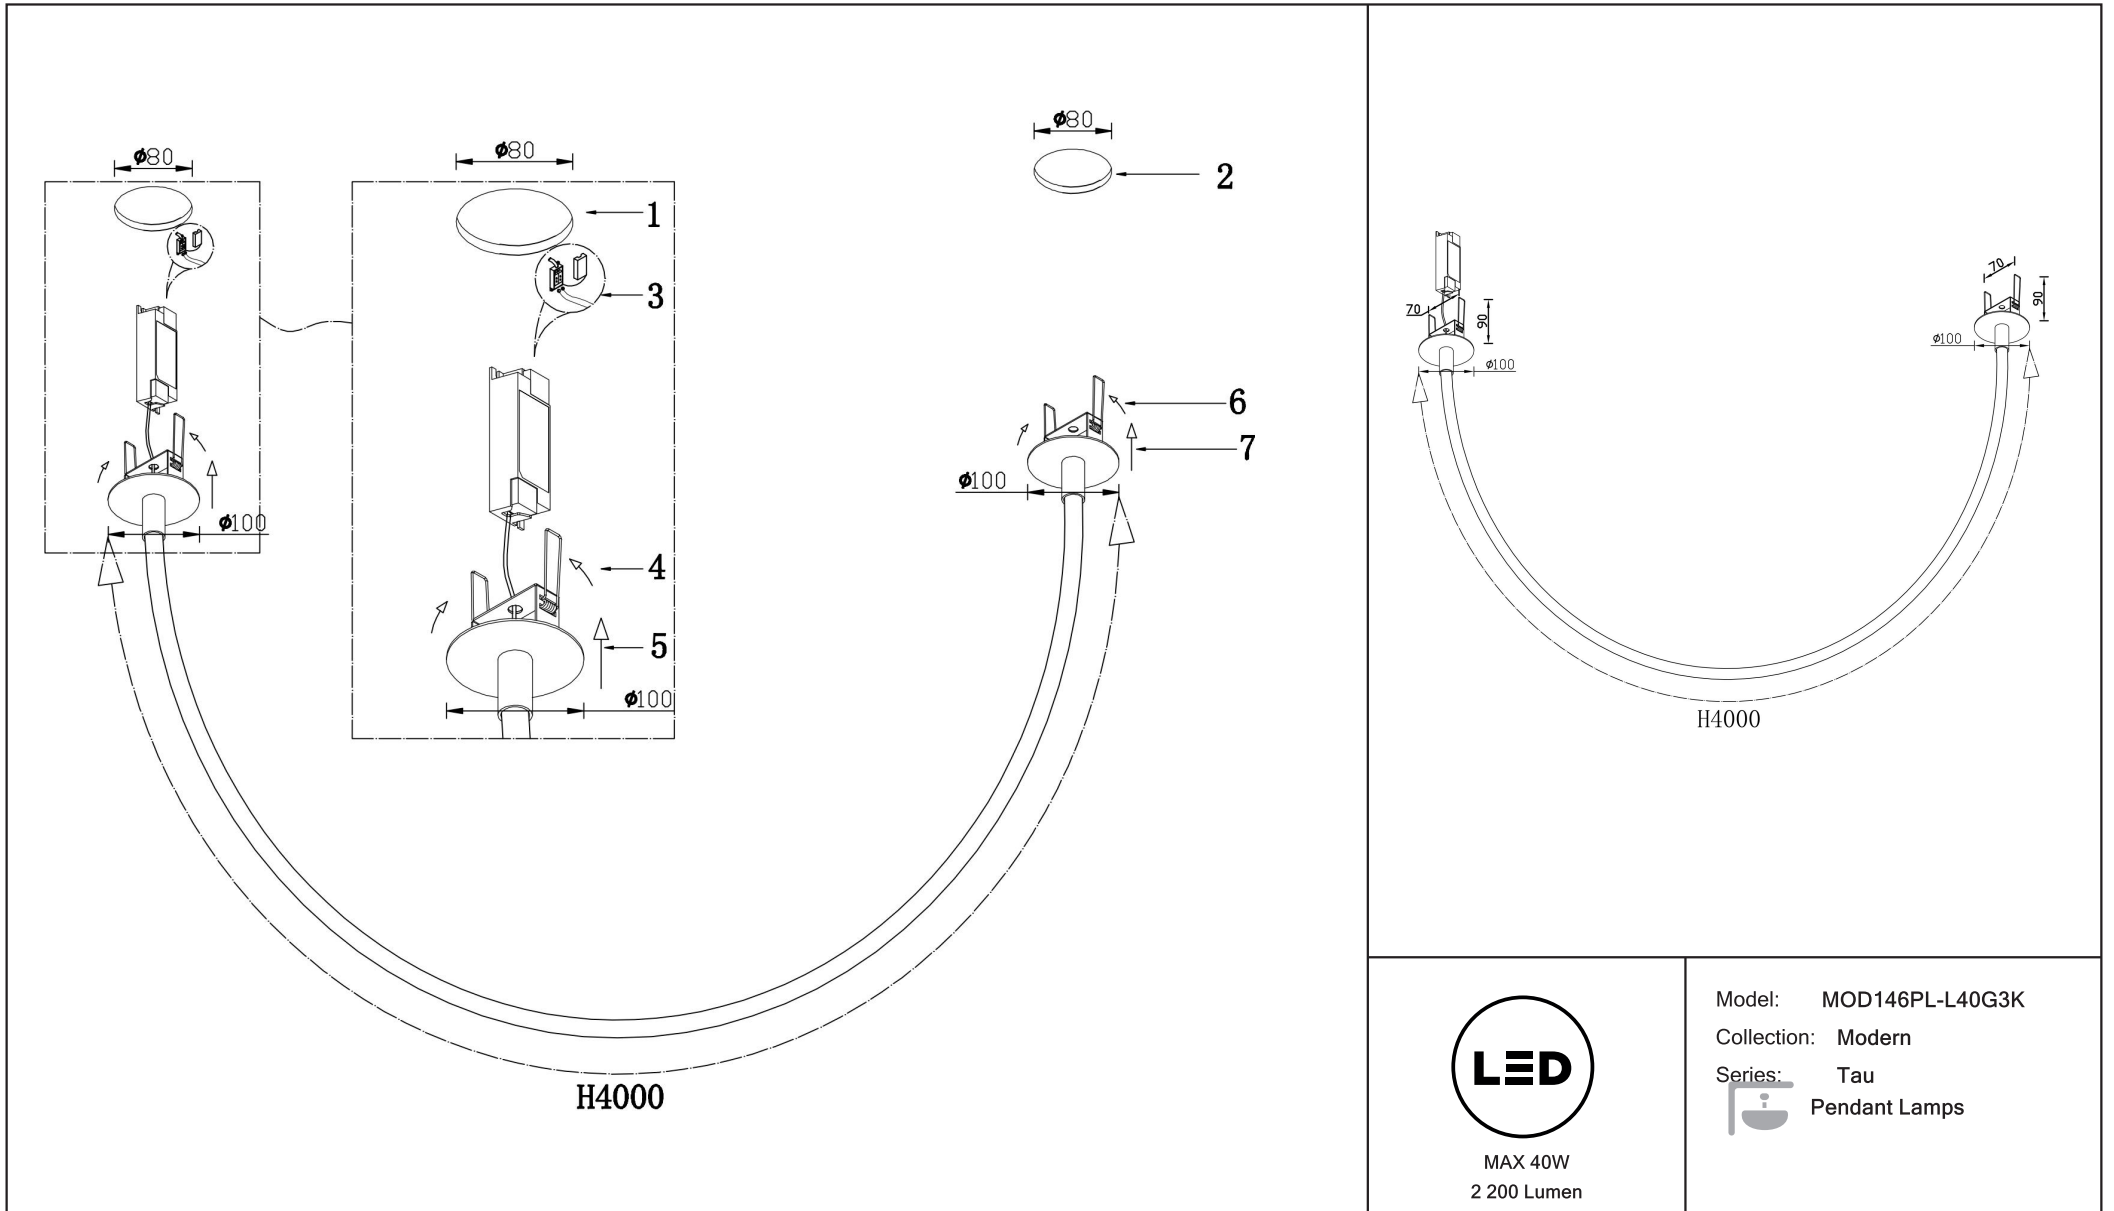

Instruction

MOD146PL-L40G3K

MAX 40W
2 200 Lumen

Model: MOD146PL-L40G3K
Collection: Modern
Series: Tau
Pendant Lamps