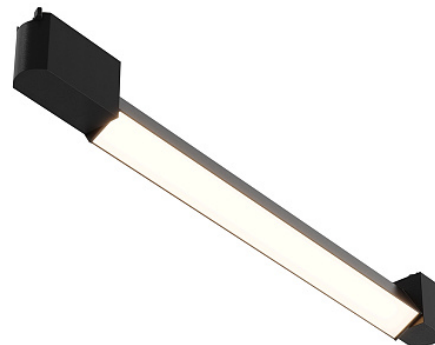

# Track Lighting Basis Rot

## Single phase track system UNITY 3000K

### 24W 110°

Series: Basis Rot Article: TR104-1-24W3K-B-DE

Article	TR104-1-24W3K-B-DE
Brand	Technical
Collection	Single phase track system UNITY
Series	Basis Rot
Product type	Track Lighting
Fitting color	Black
Fitting material	Aluminum and plastic
Color temperature	3000
IP protection	IP 20
Dimmable	No
Height	46
Width	33
Color rendering index	90
Length	510
Scattering angle	110
Voltage	AC 220-240
Protection level	Class2
Warranty	3
Power	24
Volume	0.0013
Max Height	46
Lamps included	No

Light flux	1540
Mounting bowl	No
Chain	No
Base diameter	46
Mounting Hole Width	33
Base	Yes
Dome lamp switch	No
Energy efficiency class	G
Fireproof	No
Dyed	No
Lampshade	No
Packing length	62
Net	0.5
Gross	0.6
Motion sensor	No
Illumination sensor	No
Solar battery	No
Built in driver	No