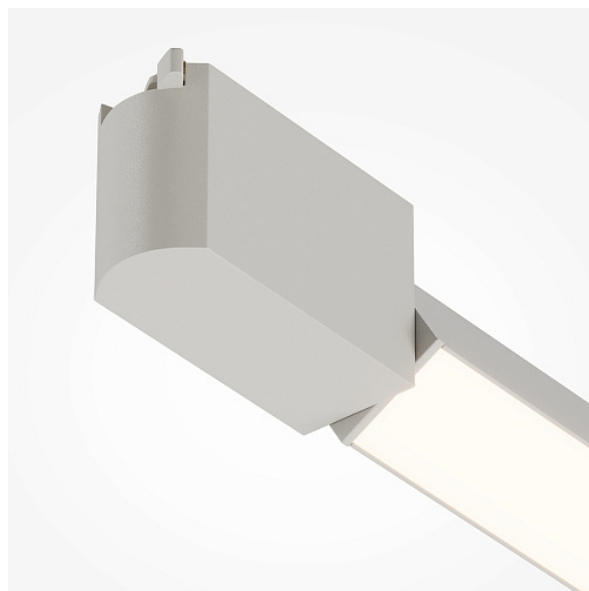

Track Lighting Basis Rot

Single phase track system UNITY 3000K

24W 110°

Series: Basis Rot Article: TR104-1-24W3K-W-DE

Article	TR104-1-24W3K-W-DE
Brand	Technical
Collection	Single phase track system UNITY
Series	Basis Rot
Product type	Track Lighting
Fitting color	White
Fitting material	Aluminum and plastic
Color temperature	3000
IP protection	IP 20
Dimmable	No
Height	46
Width	33
Color rendering index	90
Length	510
Scattering angle	110
Voltage	AC 220-240
Protection level	Class2
Warranty	3
Power	24
Volume	0.0013
Max Height	46
Lamps included	No

Light flux	1540
Mounting bowl	No
Chain	No
Base diameter	46
Mounting Hole Width	33
Base	Yes
Dome lamp switch	No
Energy efficiency class	G
Fireproof	No
Dyed	No
Lampshade	No
Packing length	62
Net	0.5
Gross	0.6
Motion sensor	No
Illumination sensor	No
Solar battery	No
Built in driver	No