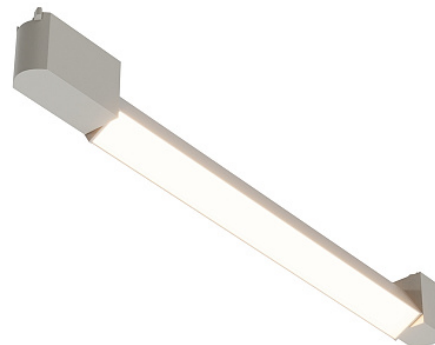

Track Lighting Basis Rot

Single phase track system UNITY 3000K

24W 110°

Series: Basis Rot Article: TR104-1-24W3K-W-DE

Article	TR104-1-24W3K-W-DE
Brand	Technical
Collection	Single phase track system UNITY
Series	Basis Rot
Product type	Track Lighting
Fitting color	White
Fitting material	Aluminum and plastic
Color temperature	3000
IP protection	IP 20
Dimmable	No
Height	46
Width	33
Color rendering index	90
Length	510
Scattering angle	110
Voltage	AC 220-240
Protection level	Class2
Warranty	3
Power	24
Volume	0.0013
Max Height	46
Lamps included	No

Light flux	1540
Mounting bowl	No
Chain	No
Base diameter	46
Mounting Hole Width	33
Base	Yes
Dome lamp switch	No
Energy efficiency class	G
Fireproof	No
Dyed	No
Lampshade	No
Packing length	62
Net	0.5
Gross	0.6
Motion sensor	No
Illumination sensor	No
Solar battery	No
Built in driver	No