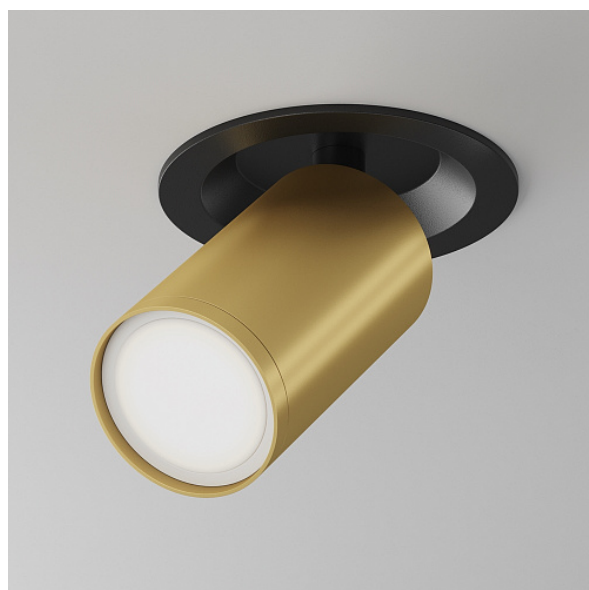

Ceiling lamp FOCUS S GU10x1 10W

Series: FOCUS S Article: C048CL-U-1BMG

Article	C048CL-U-1BMG
Analogue	C048CL-1BMG
Brand	Technical
Collection	Ceiling
Series	The series includes recessed, surface-mounted and track luminaires with one and two shades. Large selection of shades. Large selection of colour solutions (up to 16 colour variations in individual models).
Product type	Ceiling lamp
Fitting color	Black and matte gold
Fitting material	Aluminum
Light source	GU10
Number of lamps	1
IP protection	IP 20
Dimmable	No
Height	123
Voltage	AC 220-240
Diameter	52
Protection level	Class2
Warranty	2
Power	10
Volume	0.0016

Lamps included	No
Mounting bowl	No
Chain	No
Type of fastener	Built-in
Base diameter	75
Mounting hole depth	55
Mounting Hole Width	75
Base	Yes
Dome lamp switch	No
Fireproof	No
Dyed	No
Lampshade	No
Packing length	105
Net	0.27
Gross	0.31
Mounting type	Built-in
Motion sensor	No
Illumination sensor	No
Solar battery	No
Built in driver	No