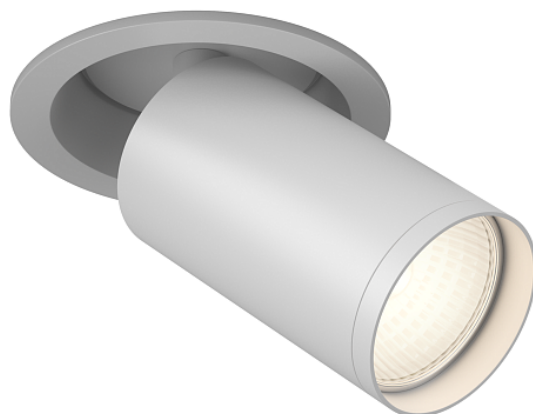

Ceiling lamp FOCUS S GU10x1 10W

Series: FOCUS S Article: C048CL-U-1W

Article	C048CL-U-1W
Analogue	C048CL-1W
Brand	Technical
Collection	Ceiling
Series	The series includes recessed, surface-mounted and track luminaires with one and two shades. Large selection of shades. Large selection of colour solutions (up to 16 colour variations in individual models).
Product type	Ceiling lamp
Fitting color	White
Fitting material	Aluminum
Light source	GU10
Number of lamps	1
IP protection	IP 20
Dimmable	No
Height	123
Voltage	AC 220-240
Diameter	52
Protection level	Class2
Warranty	2
Power	10
Volume	0.0015

Lamps included	No
Mounting bowl	No
Chain	No
Type of fastener	Built-in
Base diameter	75
Mounting hole depth	55
Mounting Hole Width	75
Base	Yes
Dome lamp switch	No
Fireproof	No
Dyed	No
Lampshade	No
Packing length	100
Net	0.28
Gross	0.32
Mounting type	Built-in
Motion sensor	No
Illumination sensor	No
Solar battery	No
Built in driver	No