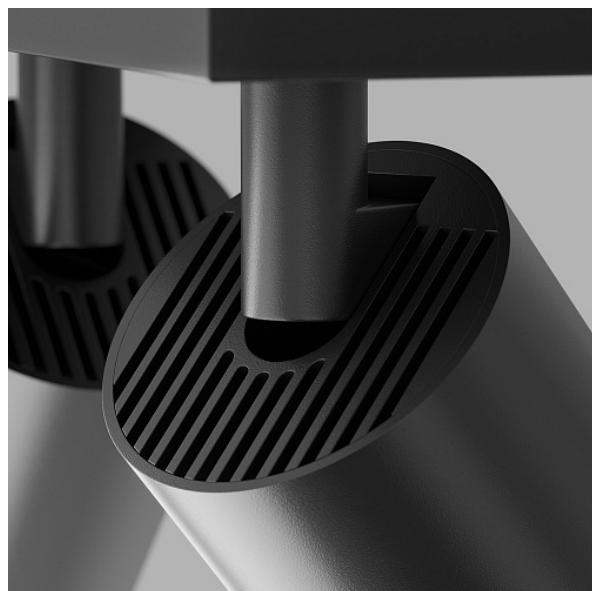

Ceiling lamp FOCUS S GU10x2 10W

Series: FOCUS S Article: C051CL-U-2B

Article	C051CL-U-2B
Analogue	C051CL-2B
Brand	Technical
Collection	Ceiling
Series	The series includes recessed, surface-mounted and track luminaires with one and two shades. Large selection of shades. Large selection of colour solutions (up to 16 colour variations in individual models).
Product type	Ceiling lamp
Fitting color	Black
Fitting material	Aluminum
Light source	GU10
Number of lamps	2
IP protection	IP 20
Dimmable	No
Height	120
Width	60
Length	344
Voltage	AC 220-240
Protection level	Class2
Warranty	2
Power	10

Volume	0.0032
Lamps included	No
Mounting bowl	No
Chain	No
Type of fastener	Surface-mounted
Mounting Hole Width	60
Base	Yes
Dome lamp switch	No
Fireproof	No
Dyed	No
Lampshade	No
Packing length	375
Net	0.65
Gross	0.7
Mounting type	Surface-mounted
Motion sensor	No
Illumination sensor	No
Solar battery	No
Built in driver	No