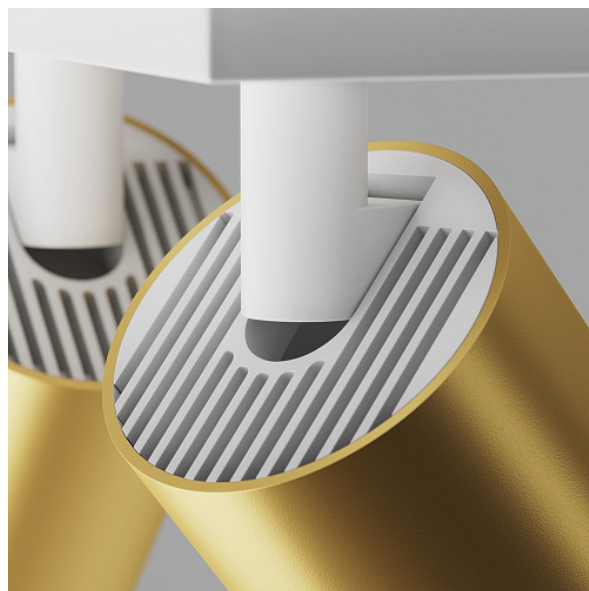

## Ceiling lamp FOCUS S GU10x2 10W

Series: FOCUS S Article: C051CL-U-2WMG

Article	C051CL-U-2WMG
Analogue	C051CL-2WMG
Brand	Technical
Collection	Ceiling
Series	The series includes recessed, surface-mounted and track luminaires with one and two shades. Large selection of colour solutions (up to 16 colour variations in individual models).
Product type	Ceiling lamp
Fitting color	White and matte gold
Fitting material	Aluminum
Light source	GU10
Number of lamps	2
IP protection	IP 20
Dimmable	No
Height	120
Width	60
Length	344
Voltage	AC 220-240
Protection level	Class2
Warranty	2
Power	10

Volume	0.0021
Lamps included	No
Mounting bowl	No
Chain	No
Type of fastener	Surface-mounted
Mounting Hole Width	60
Base	Yes
Dome lamp switch	No
Fireproof	No
Dyed	No
Lampshade	No
Packing length	375
Net	0.65
Gross	0.7
Mounting type	Surface-mounted
Motion sensor	No
Illumination sensor	No
Solar battery	No
Built in driver	No