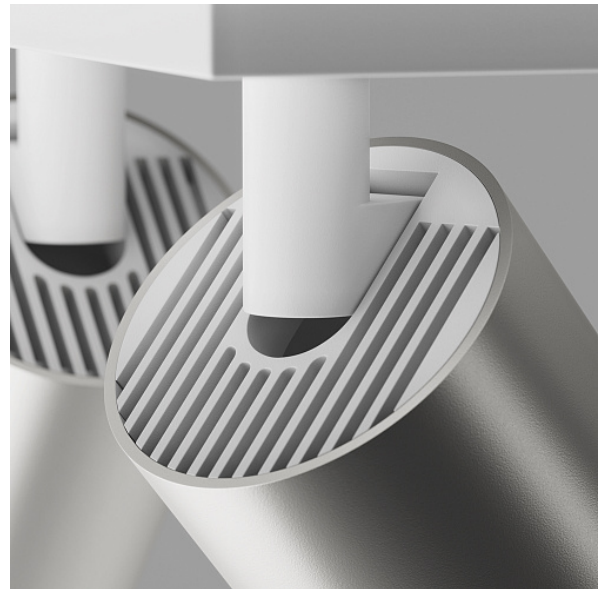

Ceiling lamp FOCUS S GU10x2 10W

Series: FOCUS S Article: C051CL-U-2WS

Article	C051CL-U-2WS
Analogue	C051CL-2WCH
Brand	Technical
Collection	Ceiling
Series	The series includes recessed, surface-mounted and track luminaires with one and two shades. Large selection of colour solutions (up to 16 colour variations in individual models).
Product type	Ceiling lamp
Fitting color	White and matte silver
Fitting material	Aluminum
Light source	GU10
Number of lamps	2
IP protection	IP 20
Dimmable	No
Height	120
Width	60
Length	344
Voltage	AC 220-240
Protection level	Class2
Warranty	2
Power	10

Volume	0.0021
Lamps included	No
Mounting bowl	No
Chain	No
Type of fastener	Surface-mounted
Mounting Hole Width	60
Base	Yes
Dome lamp switch	No
Fireproof	No
Dyed	No
Lampshade	No
Packing length	375
Net	0.65
Gross	0.7
Mounting type	Surface-mounted
Motion sensor	No
Illumination sensor	No
Solar battery	No
Built in driver	No