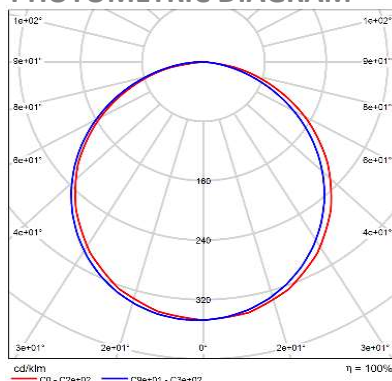

Lifespan

Lifespan L90/B50 at 25°	50000 h
Led Brand	EPISTAR
Driver	TOPE (YLQD-6-36-50)
Mounting information	
Mounting type	Surfaced / Suspended
Mounting location	Ceiling
Capabilities	
Dimmable	No
Type of connection	Via push wire terminal blocks
Standards and Certificates	
Protection class IK	IK05
Type of protection IP	IP20
Standards	CE, RoHS
Warranty	36 months

LOGISTICAL DATA

Main package

Product code	6004000089
Package	Carton box
Units in carton	1 pcs
Package diameters, weight bruto	840x840x133mm ; 6,298 kg
Product EAN code	4772007009572

ENERGY EFFICIENCY

ENERGY
TopE Lighting
6004000089

A
B
C
D
E
F
G

48 kWh/1000h

2010/2015

PHOTOMETRIC DIAGRAM

Polar LDC